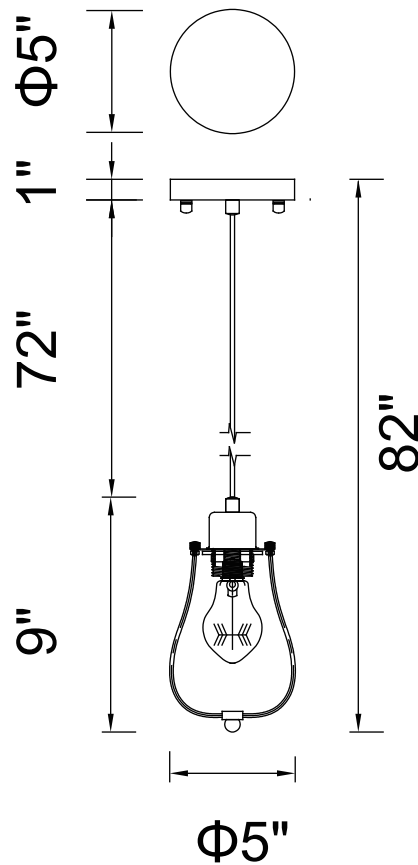

PROJECT: _____

FIXTURE TYPE: _____

LOCATION: _____

CONTACT/PHONE: _____

Item	9610P4-1-101
Collection	BENJI
Finish	Black
Glass	-----
Crystal	-----
Input	120V AC,60HZ,AC

Shade	-----
Length/Dia.	5"
Width/Ext.	-----
Height	9"
Maximum	82"
Lumens	-----

Light Source	E26
Bulb Info.	1×60W
Included	-----
Dimmable	Yes
Color	-----
Weight	