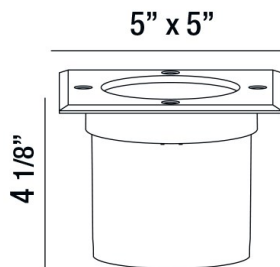

PROJECT INFORMATION

Job Name: Date: Type:

Comments: