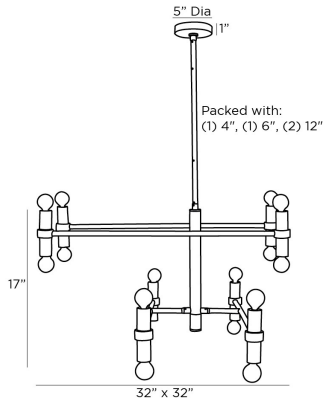

## PLANO CHANDELIER

89650  
 H: 22 IN, W: 32 IN, D: 32 IN  
 English Bronze  
 Contract Suitable As Is

The Plano chandelier commands attention without occupying too much visual weight. In a four-bar, H-shaped arm configuration, the piece is designed in an asymmetrical grid with articulating arms. The chandelier, in English bronze steel, features antique brass knurled details that impart an industrial sensibility. Damp-rated, although limited covered outdoor areas may affect finish.

### DIMENSIONS

Chandelier H: 17 IN, W: 32 IN, D: 32 IN  
 Minimum Hanging Height 22 IN  
 Maximum Hanging Height 52 IN  
 Canopy H: 1 IN, Dia: 5.00 IN

### WIRING

Rating Damp  
 Cord 10 FT, Black/White, SVT  
 Socket 16, Type B - E12  
 Photographed Bulb 2" Clear Globe Bulb  
 Maximum Watt 40  
 Voltage 110-120 V

### REPLACEMENT PARTS

Replacement Part 1 PIPE-487  
 Replacement Part 1 Dim (1) 4", (1) 6", and (1) 12"  
 Replacement Part 2 CANOPY-616  
 Replacement Part 2 Dim 1" x 5"