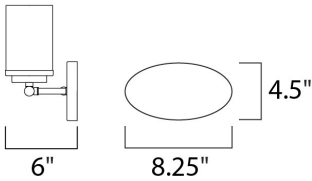

**MEASUREMENTS**

DIMENSION : 12" W x 9" H x 6" Ext  
 HANGING WEIGHT : 2.64 lb

**LAMPING**

INPUT VOLTAGE : 120V  
 LUMENS : 0 Rated  
 BULB : 2 x 60W Incandescent E26 Medium , 120W Total  
 BULB INCLUDED : (Not Included)  
 DIMMABLE : Yes