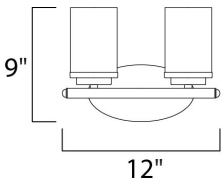

**MEASUREMENTS**

DIMENSION : 12" W x 9" H x 6" Ext  
 HANGING WEIGHT : 2.64 lb

**LAMPING**

INPUT VOLTAGE : 120V  
 LUMENS : 0 Rated  
 BULB : 2 x 60W Incandescent E26 Medium , 120W Total  
 BULB INCLUDED : (Not Included)  
 DIMMABLE : Yes