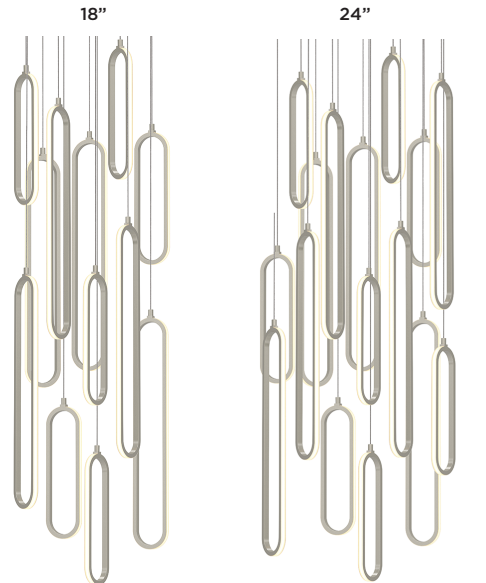

LOCATION		DATE
PREPARED BY		QUANTITY
COMMENTS		FIXTURE TYPE
CATALOG NUMBER		

Sienna LED Multi Pendant Round Large SIEP Series

Features

This pendant features perimeter illumination. Includes 72 in. adjustable cord. Slope ceiling compatible. For use in kitchen, dining, foyers or anywhere general lighting is needed. Provides lighting in residential, commercial and hospitality applications. This fixture mounts to a standard junction box (not included).

Construction

Extruded aluminum housing. The canopy fits over a standard junction box. Power supply connections must be made inside a junction box (not included). Canopy

Finish

Black, Gold or Painted Nickel finish.

Electrical

Input 120 VAC 60 HZ. Compatible with TRIAC and ELV dimmers.

LED

Integrated LED modules capable of producing:
174W = 7200 delivered lumens (18" canopy)
232W = 9600 delivered lumens (24" canopy)
Selectable 2700K, 3000K, 3500K, 4000K, 5000K (CCT).
Rated for 50,000 Hrs., 90 CRI.

Certification

All fixtures are cETLus listed for indoor damp locations.

Warranty

Limited warranty: This fixture is free from defects in materials and workmanship for a period of 5 year from date of purchase.

Specifications and dimensions
subject to change without notice.

Ordering Information:

Black		Gold		Painted Nickel		Delivered Lumens Adjustable CCT			H1	H2	DIA.
SIEP99LAJD1BKRND12	SIEP99LAJD1GDRND12	SIEP99LAJD1NPRND12	174W	7200	2700K/3000K/3500K/4000K/5000K	13"	22-3/4"	18"			
SIEP99LAJD1BKRND16	SIEP99LAJD1GDRND16	SIEP99LAJD1NPRND16	232W	9600	2700K/3000K/3500K/4000K/5000K	13"	22-3/4"	24"