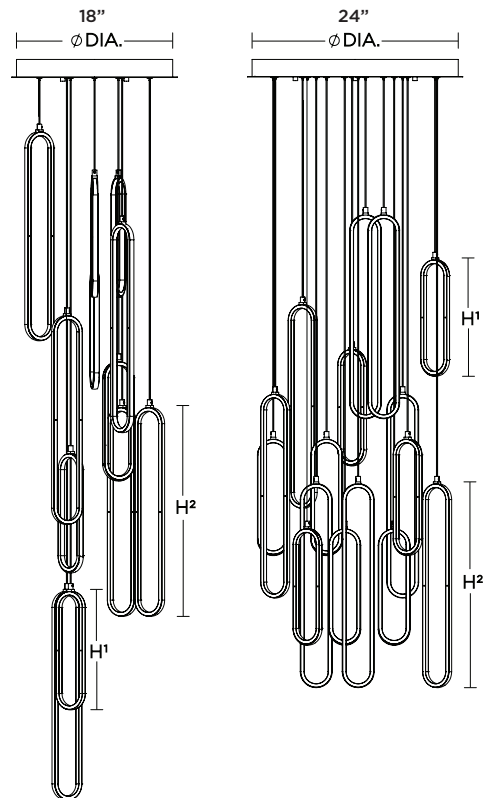

### Construction

Extruded aluminum housing. The canopy fits over a standard junction box. Power supply connections must be made inside a junction box (not included). Canopy

### LED

Integrated LED modules capable of producing:  
 174W = 7200 delivered lumens (18" canopy)  
 232W = 9600 delivered lumens (24" canopy)  
 Selectable 2700K, 3000K, 3500K, 4000K, 5000K (CCT).  
 Rated for 50,000 Hrs., 90 CRI.

### Certification

All fixtures are cETLus listed for indoor damp locations.

## Ordering Information:

Black		Gold		Painted Nickel		Delivered Lumens Adjustable CCT			H1	H2	DIA.
SIEP99LAJD1BKRND12	SIEP99LAJD1GDRND12	SIEP99LAJD1NPRND12	174W	7200	2700K/3000K/3500K/4000K/5000K	13"	22-3/4"	18"			
SIEP99LAJD1BKRND16	SIEP99LAJD1GDRND16	SIEP99LAJD1NPRND16	232W	9600	2700K/3000K/3500K/4000K/5000K	13"	22-3/4"	24"			