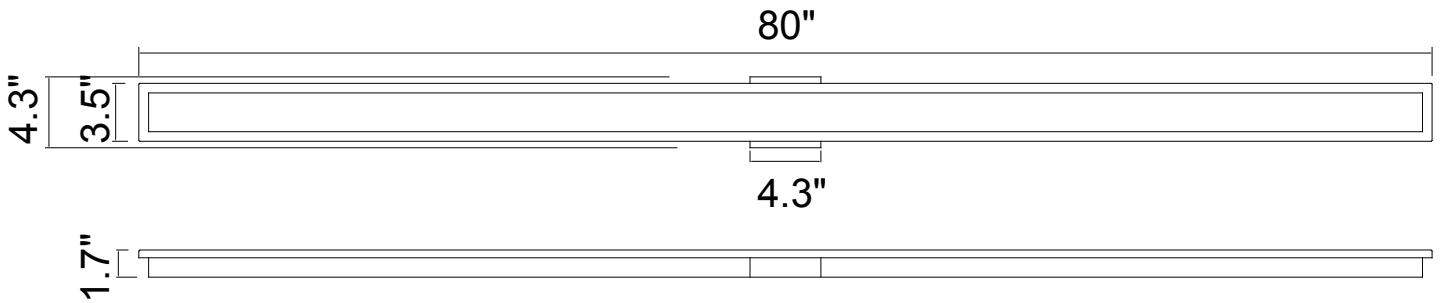

PROJECT: _____
 FIXTURE TYPE: _____
 LOCATION: _____
 CONTACT/PHONE: _____

Item	1694W80-101
Collection	Malibu
Finish	Black
Acrylic	Frosted
Crystal	-----
Input	120V AC,60HZ,AC

Shade	-----
Length/Dia.	80"
Width/Ext.	1.7"
Height	4.3"
Maximum	-----
Lumens	936

Light Source	LED
Bulb Info.	18W
Included	-----
Dimmable	Yes
Color	3000K
Weight	10 LB