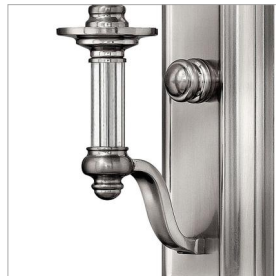

# SUSSEX

**4790BN**

**SINGLE LIGHT SCONCE**

Sussex offers traditional charm with an edge of modern luxury. The Brushed Nickel finish, white fabric hardback shade, clear glass columns and candles adds to its sophistication.

DETAILS	
FINISH:	Brushed Nickel
MATERIAL:	Metal
SHADE:	White Fabric Hardback
DIMMABLE:	YES, WITH DIMMABLE LAMP (NOT INCLUDED)

DIMENSIONS	
WIDTH:	4.8"
HEIGHT:	18"
WEIGHT:	2lb
BACK PLATE:	4.75"W X 14"H
EXTENSION:	7"
TOP TO OUTLET:	11"

LIGHT SOURCE	
LIGHT SOURCE:	Socketed
WATTAGE:	1-5w Cand. LED, 60w Equiv.
VOLTAGE:	120v

SHIPPING	
CARTON LENGTH:	8.5
CARTON WIDTH:	7
CARTON HEIGHT:	18
CARTON WEIGHT:	3

**PRODUCT DETAILS:**

- Suitable for use in dry (indoor) locations as defined by NEC and CEC. Meets United States UL Underwriters Laboratories & CSA Canadian Standards Association Product Safety Standards.
- Classic, elegant lines and timeless details enhance a traditional space