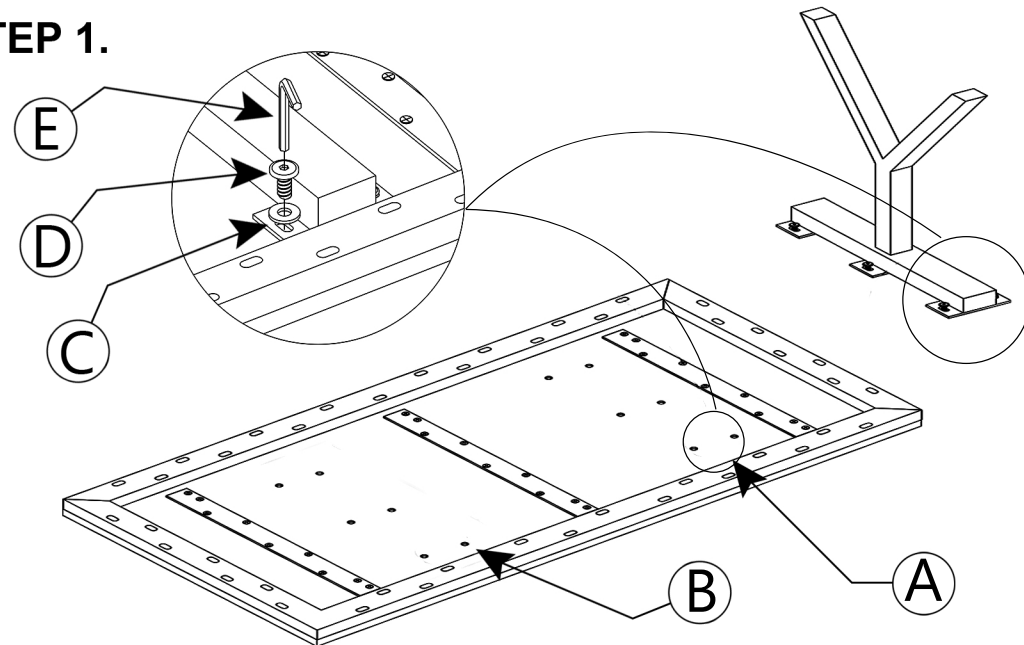

PARTS AND HARDWARE.

PARTS LIST

No.	DESCRIPTION	IMAGE	QTY
A	TOP		1
B	BASE		2

HARDWARE LIST

No.	DESCRIPTION	IMAGE	QTY
C	ALLEN BOLT M20-8		12
D	FLAT WASHER M25X8		12
E	ALLEN KEY M5X1		1

NOTES.

Thank you for purchasing this quality product! Be sure to check all packing material carefully for small part that may have come loose inside the carton during shipping.

CAUTION: The item is heavy, assembly should be performed by two people.

STEP 1.