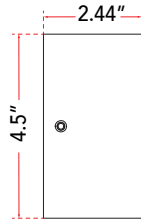

ABRA MODEL **20067WV-CH**  
 FAMILY NAME **Grin**

**24" Metal Framed Frosted Glass Vanity-Wall Fixture with High Output Dimmable LED**  
 UPC **00858083007320**

Side Elevation

FIXTURE MATERIAL				FIXTURE DIMENSIONS IN INCHES										
Frame Material	Finishes Available	Diffuser Type	Diffuser Finish	Diameter	Height	o.a.h	Width	Length	Ext	Weight	ADA	Location	Rating	Compliance
Metal	CH-Chrome BN-Brushed Nickel	Glass	Frosted		4.5	4.5		24	2.44		Compliant	Wall Mount only	Damp Location	cETLus
LAMPING										Compatible Dimmers	Junction Box Type	SUPPLIED		
Lamp Type	Lamp qty	Wattage	Max Wattage	Base	Kelvin	CRI	Initial Lumen's	Delivered Lumen's	Voltage		Standard 4 x 4 Octagon Box			
LED	1	24w	24w	Solid State Module	3000k	90+	2040	1428 estimated	120v					
SPECIAL NOTES														