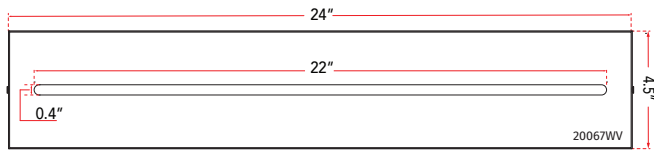

ABRA MODEL **20067WV-CH**  
 FAMILY NAME **Grin**

**24" Metal Framed Frosted Glass Vanity-Wall Fixture with High Output Dimmable LED**  
 UPC **00858083007320**

Side Elevation

FIXTURE MATERIAL				FIXTURE DIMENSIONS IN INCHES										
Frame Material	Finishes Available	Diffuser Type	Diffuser Finish	Diameter	Height	o.a.h	Width	Length	Ext	Weight	ADA	Location	Rating	Compliance
Metal	CH-Chrome BN-Brushed Nickel	Glass	Frosted		4.5	4.5		24	2.44		Compliant	Wall Mount only	Damp Location	cETLus
LAMPING										Compatible Dimmers	Junction Box Type	SUPPLIED		
Lamp Type	Lamp qty	Wattage	Max Wattage	Base	Kelvin	CRI	Initial Lumen's	Delivered Lumen's	Voltage		Standard 4 x 4 Octagon Box			
LED	1	24w	24w	Solid State Module	3000k	90+	2040	1428 estimated	120v					
SPECIAL NOTES														