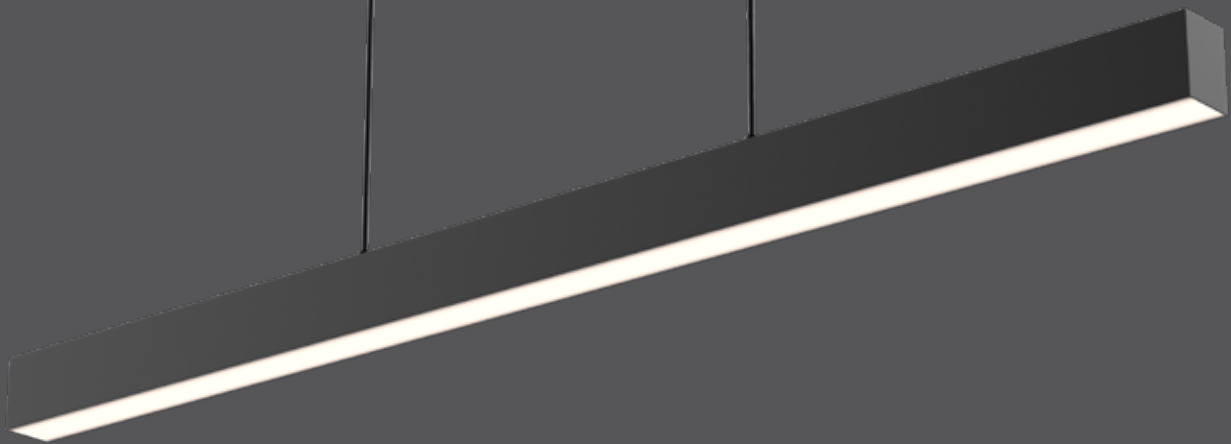

Boulevard pendant

The Boulevard series, a linear modular light fixture perfect for general office, home, and shop illumination. Can be interconnected to produce striking visual effects.

NEW

DRY

JA8
CERTIFIED

Model	Size	Watts	Delivered lumens	CRI	Color °T	Voltage
LNPD48-CC	48"	40 W	2805 lm	90	2700, 3000, 3500, 4000, 5000 K	120 V
LNPD48-CC-V	48"	40 W	2805 lm			120, 277, 347 V

Specifications

Switch-selectable CCT:2700 K/ 3000 K/
3500 K/ 4000 K/ 5000 K
Unique 20% up/ 80% down light output
120VAC / 60Hz input
Over 50,000 hours of service life
Adjustable height up to 10 feet
Aluminum housing which serves as a
highly efficient heat sink
Multiple fixtures can be
connected together
Integrated dimmable driver
Canopy mount on 4" octagonal
junction box
Dimming ranges from 10% to 100%.
Refer to website for dimmer compatibility
5-year warranty

Finish

● **BK** Black

Accessories

LNACC-L16FT
16-foot lens for Boulevard series
pendants and recessed linears

Note

Other color °T and finishes available, but
may require MOQ's and longer lead times.
Please contact your DALI representative
for more information.