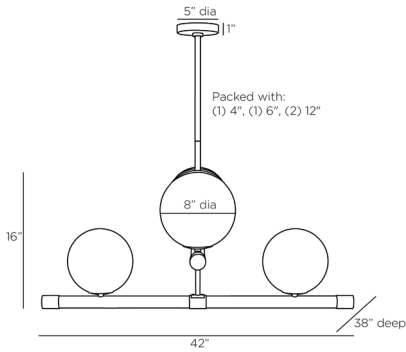

ARTERIOS

YATES CHANDELIER

DLC01
 H: 22 IN, W: 42 IN, D: 38 IN
 Antique Brass
 Contract Suitable As Is

Staggered oversized globes of opal glass are cantilevered on chattered antique brass supports. The effect lends a gentle glow to every corner while adding a sleek asymmetry to your décor. Each support is accented with gray ash wood cuffs. Damp-rated, although limited covered outdoor conditions may affect finish. Finish will vary.

APPEARANCE

Material	Glass, Iron, Wood
Material Type	Chattered
Finish	Antique Brass, Grey Ash, Opal
Finish Will Vary	true
Top Coat/Sealant	true

DIMENSIONS

Globe	Dia: 8.00 IN
Chandelier	H: 16 IN, W: 42 IN, D: 38 IN
Minimum Hanging Height	21 IN
Maximum Hanging Height	43 IN
Canopy	H: 1 IN, Dia: 5.00 IN

WIRING

Rating	Damp
Suggested Bulb Type	B10
Cord	10 FT, Clear/Silver, SPT
Socket	8, Type B - E12
Photographed Bulb	Clear Straight Tip Candelabra Bulb
Maximum Watt	40
Voltage	110-120 V

CERTIFICATIONS

Certifications	Mexico Australia, European Union, United Arab Emirates, United States, Canada
----------------	--

COMPLIANCY

UL/ETL	Yes
CB	Yes
RoHS	true

SHIPPING

Product Weight	17.2 LBS
Gross Weight 1	24.25 LBS
Shipping Box 1	H: 11.42 IN, L: 44.9 IN, W: 34.1 IN

REPLACEMENT PARTS

Replacement Part 1	PIPE-513
Replacement Part 1 Dim	(1) 4", (1) 6", (1) 12"
Replacement Part 2	CANOPY-553
Replacement Part 2 Dim	1" x 5" DIA