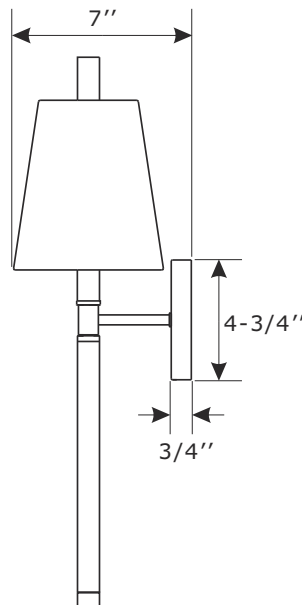

CRYSTORAMA

1958

95 Cantiague Rock Road, Westbury, NY 11590 • toll free: 1.800.888.4470 fax: 516.931.1254 • info@crystorama.com • www.crystorama.com

MODEL #: REN-261-PN ASSEMBLY AND DRESSING INSTRUCTIONS

WARNING: This product can expose you to Lead which is known to the state of California to cause cancer and/or birth defects or reproductive harm. For more information go to www.P65Warnings.ca.gov

All electrical components must be installed by a licensed electrician in accordance with the National Electric Code and the appropriate local electrical codes.

You will need 1 Candelabra bulbs 60 Watts recommended, Use LED bulbs for Extended use. Bulb not included

SIDE VIEW

2018-08