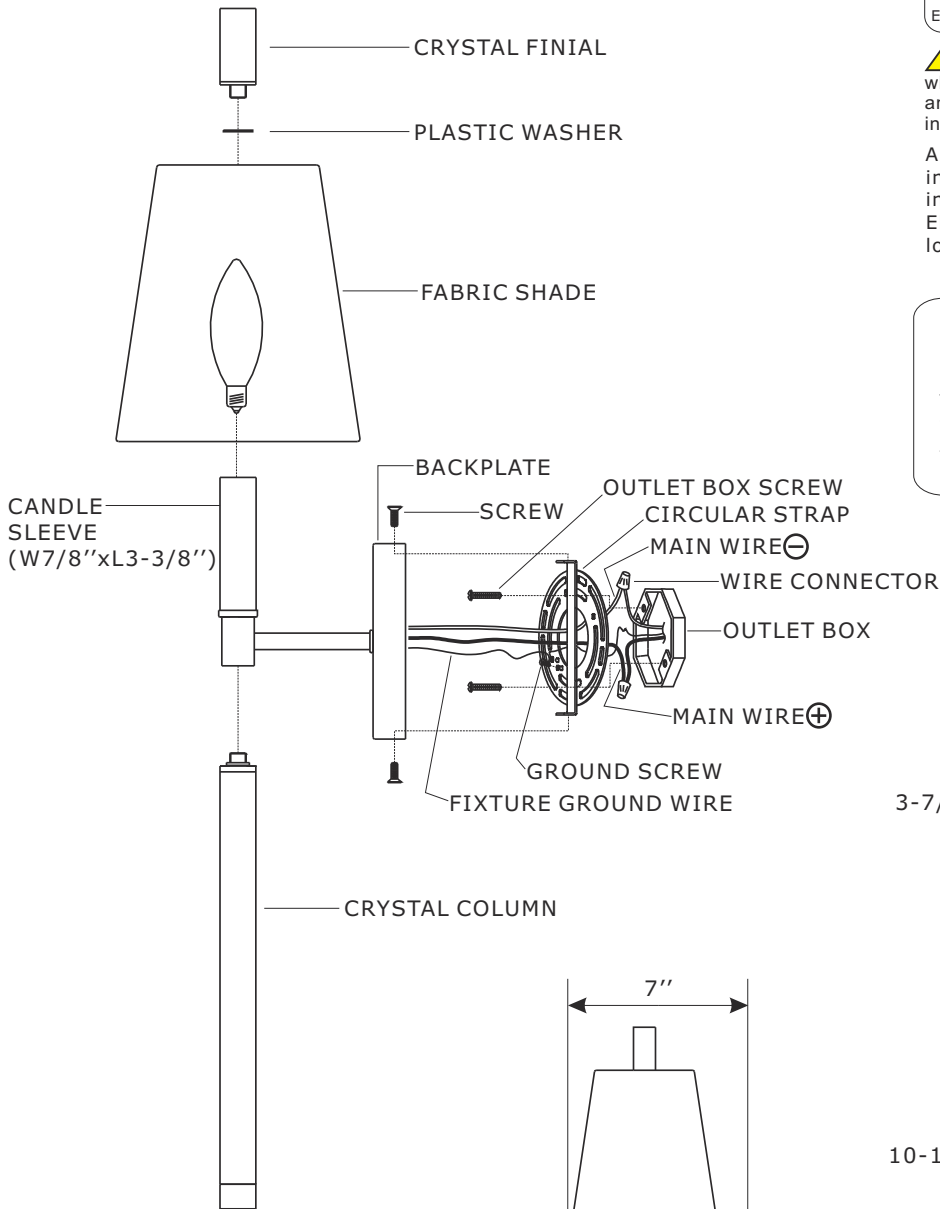

## MODEL #: REN-261-PN ASSEMBLY AND DRESSING INSTRUCTIONS

**WARNING:** This product can expose you to Lead which is known to the state of California to cause cancer and/or birth defects or reproductive harm. For more information go to [www.P65Warnings.ca.gov](http://www.P65Warnings.ca.gov)

All electrical components must be installed by a licensed electrician in accordance with the National Electric Code and the appropriate local electrical codes.

You will need 1 Candelabra bulbs 60 Watts recommended, Use LED bulbs for Extended use. Bulb not included