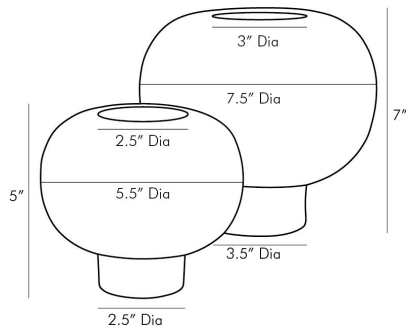

ARTERIOS

TUTTLE VASES, SET OF 2

1040

Peacock and Bronze Reactive Porcelain
Contract Suitable As Is

At first glance these vases may look ordinary, though they are anything but. A peacock and bronze reactive glaze breaks over the porcelain ceramic to create a devastatingly beautiful aesthetic. These short and stout vases rest atop a circular platform and are watertight, making them a desirable way to showcase a few bonny blooms. finish will vary.

APPEARANCE

Material	Porcelain
Finish	Peacock and Bronze Reactive
Finish Will Vary	true
Top Coat/Sealant	false

SHIPPING

Product Weight	3.5 LBS
Gross Weight 1	3.55 LBS
Shipping Box 1	H: 8 IN, L: 14 IN, W: 9 IN