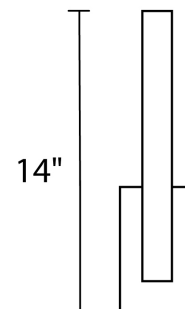

Fixture Type: _____

Catalog Number: _____

Project: _____

Location: _____

Brink Bathroom Sconce

Model & Size	Color Temp & CRI	Watt	LED Lumens	Delivered Lumens	Finish
WS-77612 12"	2700K 90	10.5W	863	779	AL Brushed Aluminum
	3000K 90	10.5W	905	791	BK Brushed Black
	3500K 90	10.5W	935	840	BR Brushed Brass

Example: **WS-77612-27-AL**

DESCRIPTION

A beautiful bar of pure LED light radiates through the co-extruded acrylic diffuser for brighter illumination, and an adjustable back plate adds versatility to this design's many attributes. It's a clean modern sconce anywhere you mount it.

FEATURES

- Conversion plate for 4" J box included
- Adjustable backplate
- Driver installed within the Junction Box, driver dimension: 2.76" x 1.26" x 1.18"
- 5 year warranty

SPECIFICATIONS

Color Temp:	3500K, 3000K, 2700K
Input:	120-277 VAC, 50/60Hz
CRI:	90
Dimming:	ELV: 100 - 5%
Rated Life:	85000 Hours
Mounting:	Can be mounted on wall in all orientations
Standards:	ETL, cETL, Energy Star 2.0 Damp Location Listed
Construction:	Aluminum hardware with co-extruded acrylic diffuser

FINISHES

LINE DRAWING

WS-77612