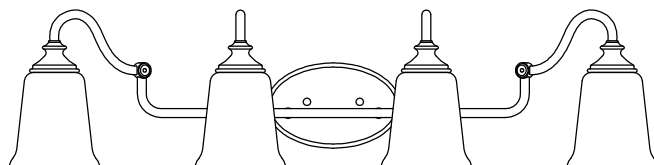

### CANOPY MOUNTING & WIRE CONNECTION ASSEMBLY STEPS:

1. D,E → A
2. K → D
3. B,A → C
4. F → G
5. H,J → D

\*\*\*\*\*

### FIXTURE ASSEMBLY STEPS:

1. M,N → L
2. P → L

B, C, G & P  
(NOT FURNISHED)  
(NO INCLUIDA)  
(NON FOURNIE)

P300025

P300024

P300026

P300027