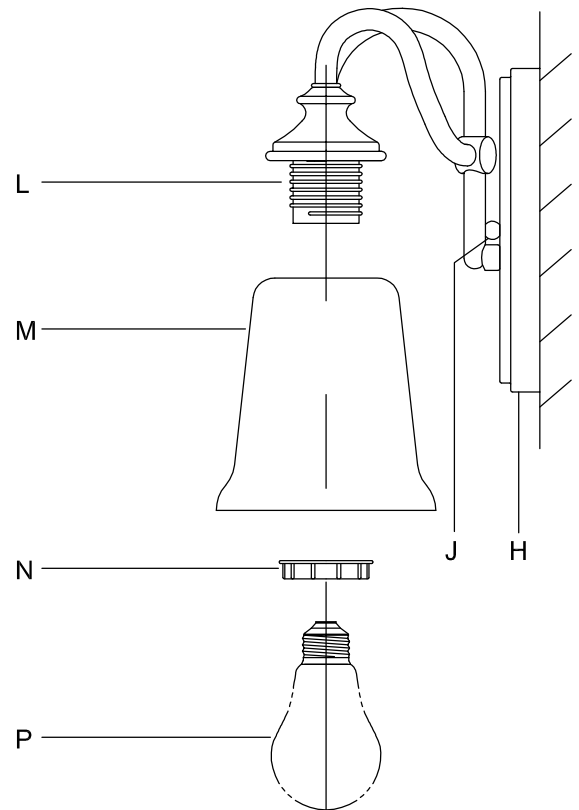

### CANOPY MOUNTING & WIRE CONNECTION ASSEMBLY STEPS:

1. D,E → A
2. K → D
3. B,A → C
4. F → G
5. H,J → D

\*\*\*\*\*

### FIXTURE ASSEMBLY STEPS:

1. M,N → L
2. P → L

B, C, G & P  
(NOT FURNISHED)  
(NO INCLUIDA)  
(NON FOURNIE)

P300025

P300024

P300026

P300027