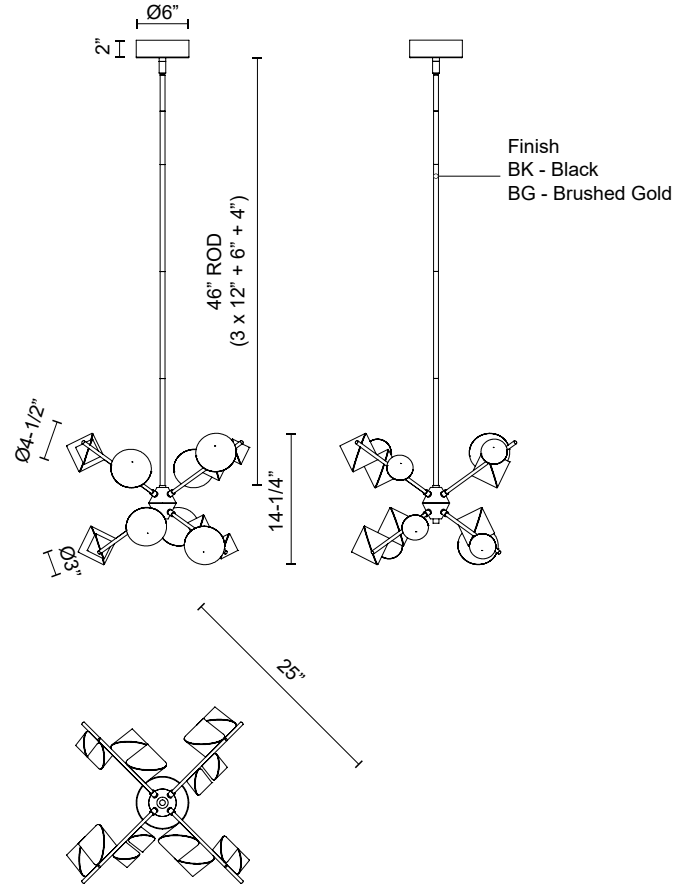

**GEODE
CH50825
CHANDELIERS**

PROJECT

SPECIFICATION DETAILS

Fixture Dimensions	D25" x H14-1/4"
Light Source	LED with DC Driver
Wattage	62W
Total Lumens	4900lm
Delivered Lumens	4670lm*
Voltage	120V
Color Temperature	3000K
CRI (Ra)	90CRI
Optional Color Temps	2700K - 5000K Available, Minimum Order Quantities Apply
LED Rated Life	50,000 hours
Dimming	100% - 10%, TRIAC or ELV Dimmer (Not Included)
Diffuser Details	Acrylic with Sandblasted Interior
Adjustable	Yes
Rod Length	46" Max (3x12" + 1x6" + 1x4")
Wire Length	60"
Minimum Hang Height	22"
Sloped Ceiling Adaptable	Yes, Up to 45 Degrees
Location	Dry
CEC Title 24 JA8	Yes, JA8-2022
Canopy Dimensions	D6" x H2"
Paint Finish	BG01; BK02;

* For custom options, consult factory for details.

* For warranty information, please visit www.kuzcolighting.com/warranty

DESCRIPTION

Gemstone shaped illuminations cluster around an architectural rod in a way that is enduring and awe-inspiring. Providing luxe and modern ambient lighting in any space, the Geode Collection is the jewellery of any space.

KUZCO

CANADA: 19054 28TH AVENUE - SURREY, BC V3Z 6M3
USA: 3035 E. LONE MOUNTAIN ROAD - LAS VEGAS, NV 89081

WWW.KUZCOLIGHTING.COM

© 2021 KUZCO LIGHTING. ALL RIGHTS RESERVED.

COMMENT