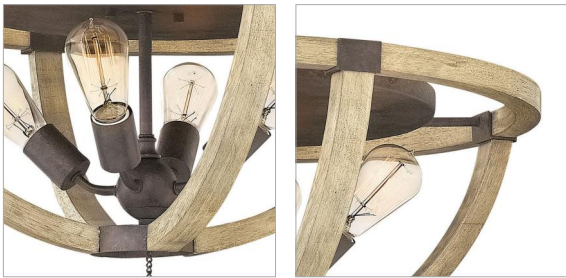

MIDDLEFIELD

FR40571IRR

LARGE FLUSH MOUNT

Middlefield's rustic-chic design captures a historical feel with its solid distressed wood reminiscent of weathered ash, steel construction and iron rust finish. A pear-shaped wood finial adds an additional elegant detail.

DETAILS	
FINISH:	Iron Rust
MATERIAL:	Wood
DIMMABLE:	YES, WITH DIMMABLE LAMP (NOT INCLUDED)

DIMENSIONS	
WIDTH:	23.8"
HEIGHT:	13.3"
WEIGHT:	9.5lb

LIGHT SOURCE	
LIGHT SOURCE:	Socketed
WATTAGE:	4-14w Med. LED, 100w Equiv.
VOLTAGE:	120v

MOUNTING	
CANOPY:	15.75" Dia.

SHIPPING	
CARTON LENGTH:	28.5
CARTON WIDTH:	28.5
CARTON HEIGHT:	13
CARTON WEIGHT:	20.5

PRODUCT DETAILS:

- Suitable for use in dry (indoor) locations as defined by NEC and CEC. Meets United States UL Underwriters Laboratories & CSA Canadian Standards Association Product Safety Standards.
- Artisanal details, a rich finish and organic elements add warm rustic style