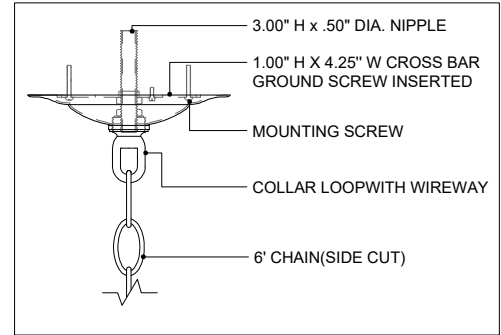

48.50" DIA. BODY
 6.00" DIA. CANOPY
 1.00" H X 4.25" W CROSS BAR

TOP VIEW

CANOPY DETAIL

FRONT VIEW

CURREY & COMPANY