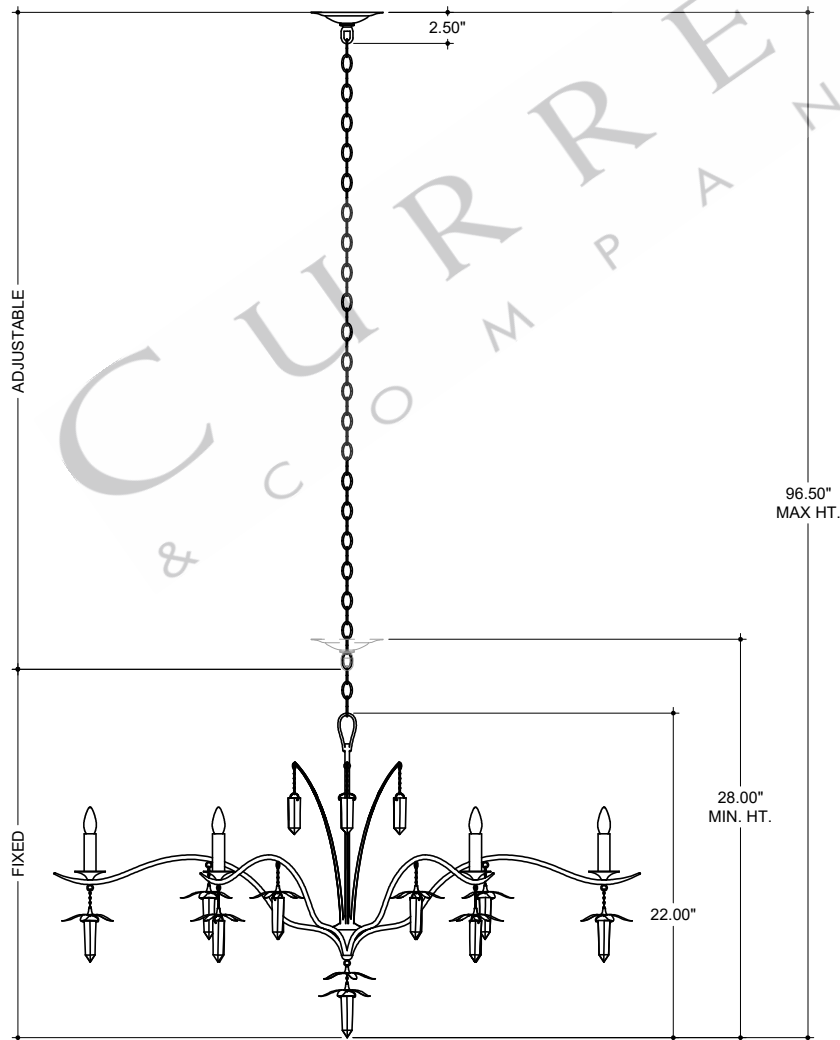

48.50" DIA. BODY
 6.00" DIA. CANOPY
 1.00" H X 4.25" W CROSS BAR

TOP VIEW

CANOPY DETAIL

FRONT VIEW

CURREY & COMPANY