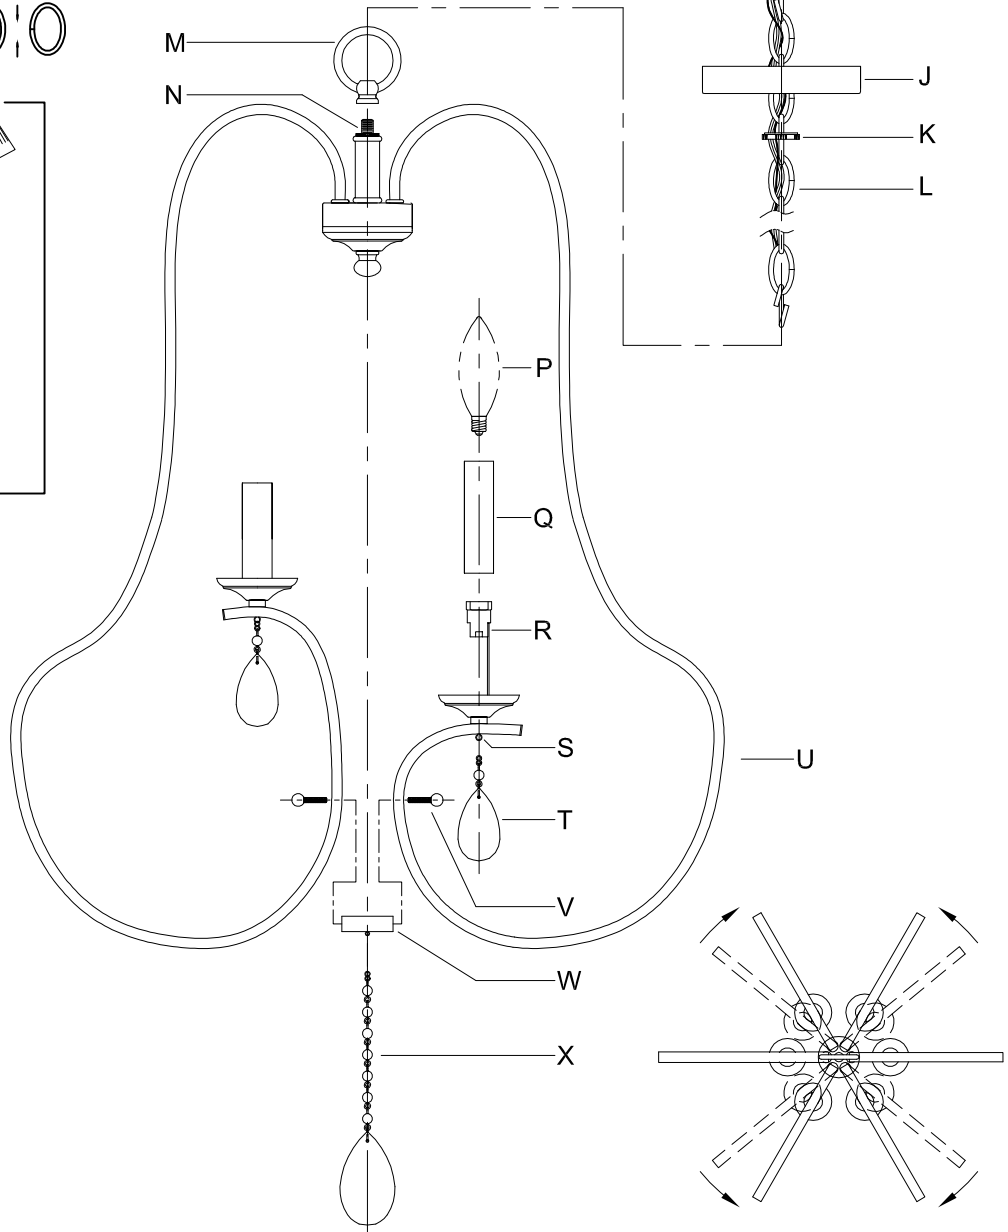

CAUTION: Read instructions carefully and turn electricity off at main circuit breaker panel before beginning installation.

500100

WARNING - If any Special Control Devices are used with this Fixture, Follow the Instructions Carefully to assure full compliance with N.E.C. requirements. If there are any questions, contact a Qualified Electrical Contractor.

WARNING - This product contains chemicals known to the State of California to cause cancer, birth defects and /or other reproductive harm. Thoroughly wash hands after installing, handling, cleaning, or otherwise touching this product.
CAUTION - All glass is fragile, use care when handling Glass component(s) and or Lamp(s).

ASSEMBLY STEPS:

MODE D'ASSEMBLAGE:

PASOS PARA ENSAMBLAR:

1. D,E → A
2. B,A → C
3. Y,Z,H → D
4. Z → H (TO LOCK) (À VERROUILLER) (APRETAR)
5. F → M
6. M → N
7. L → M
8. K,J → L
9. L → H
10. F → L,K,J,H,D
11. F → G
12. J,K → H
13. V,U → W
14. Q,P → R
15. T → S
16. X → W

**B, C, G & P
(NOT FURNISHED)
(NON FOURNIE)
(NO INCLUIDA)**