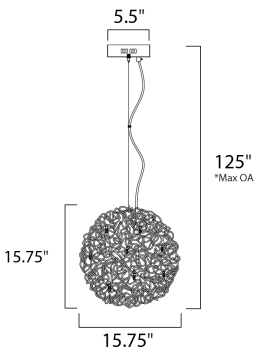

\*max overall height of the fixture

**MEASUREMENTS**

- DIMENSION : 15.75" L x 15.75" W x 15.75" H
- MAX OAH : 125" OAH
- CANOPY : 5.5" W x 1.5" H x 5.5" L
- HANGING WEIGHT : 10.78 lb

**LAMPING**

- INPUT VOLTAGE : 120V
- LUMENS : 850 Rated (800 Del.)
- BULB : 8 x 1.2W LED 12V G4 , 10W Total
- BULB INCLUDED : (Included)
- DIMMABLE : Electronic Low Voltage (ELV)
- CRI : 80+ CRI
- COLOR\_TEMP : 3000K