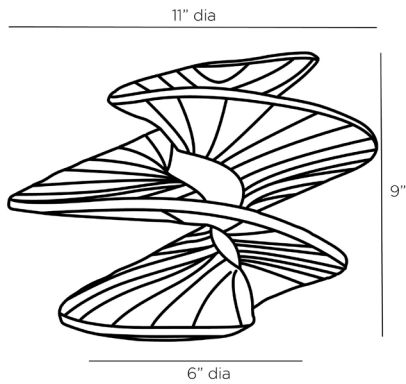

ARTERIO RS

UZIMA SCULPTURE

ASI02
H: 9 IN, Dia: 11.00 IN
Antique Brass
Contract Suitable As Is

Nodding to midcentury design, our Uzima tabletop sculpture celebrates contrast, in bold etched aluminum that is molded in a spiraling, organic form. The art object, in a warm, antique brass finish, adds a touch of vintage character to any space.

APPEARANCE

Material	Aluminum
Material Type	Cast
Top Coat/Sealant	false

DIMENSIONS

Foot Print	Dia: 6.00 IN
------------	--------------

SHIPPING

Product Weight	5 LBS
Gross Weight 1	8.1 LBS
Shipping Box 1	H: 11 IN, L: 12 IN, W: 10 IN