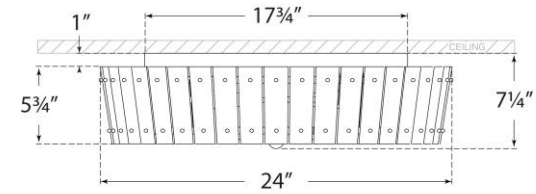

TEAR SHEET

Cadence Large Single-Tier Flush Mount

Item # S 4652PN-AM

Designer: Carrier and Company

Height: 7.25"

Width: 24"

Canopy: 17.75" Round

Finishes: HAB, PN

Glass Options: AM

Socket: 4 - E12 Candelabra

Wattage: 4 - 60 C11

Weight: 29 Pounds

Side View

Top View