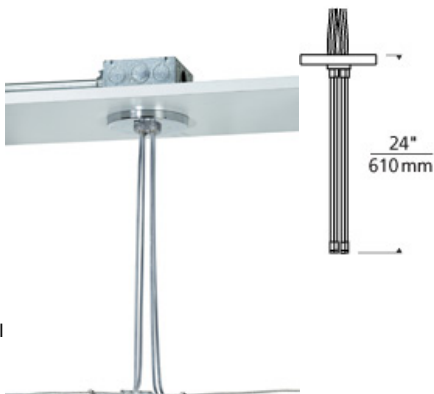

Kable Lite 4" Round Power Feed Canopy Dual-Feed

DESCRIPTION

A dual-feed canopy is mounted to a wall or ceiling adjacent to the Kable Lite run. It brings power to the Kable Lite run from a remote dual-feed transformer (sold separately). The low-voltage leads from the remote transformer are connected to the canopy leads inside a standard 4" junction box. The four leads from the canopy are 24" long and can be cut and bent in the field. To drop the Kable Lite system farther down from the ceiling, add two pair of hardwire feeds (sold separately). Isolating connectors for bare cable are included to isolate power feeds from each other.

INSTALLATION

This product can mount to either a standard 4" square electrical box or an octagon electrical box (not included).

OTHER

Black and white finish have chrome feeds. For use with a dual-feed remote transformer (sold separately).

WEIGHT

0.8lb / 0.36kg ±

ORDERING INFORMATION

700KP4C424 SHAPE OR SIZE	LENGTH (A)	FINISH
4" ROUND	24"	B BLACK C CHROME S SATIN NICKEL W WHITE

7400 Linder Avenue T 847.410.4400
 Skokie, Illinois 60077 F 847.410.4500