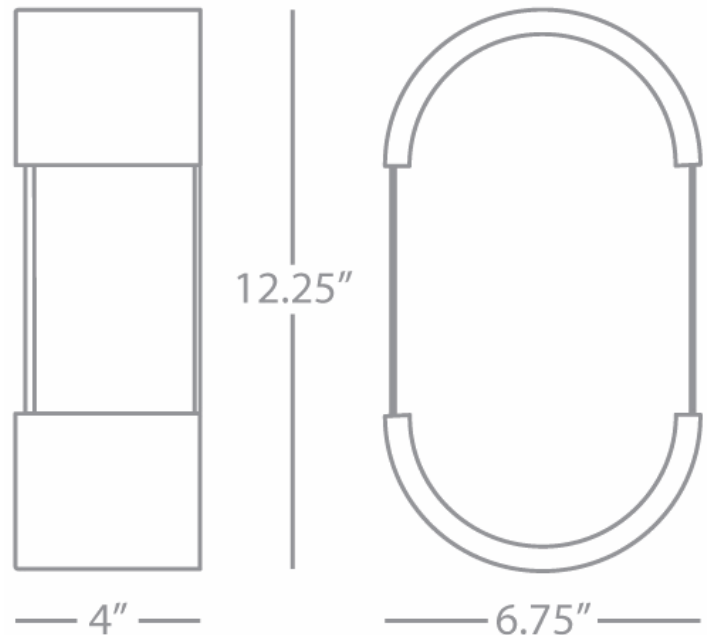

** Available for Quick SHIP **