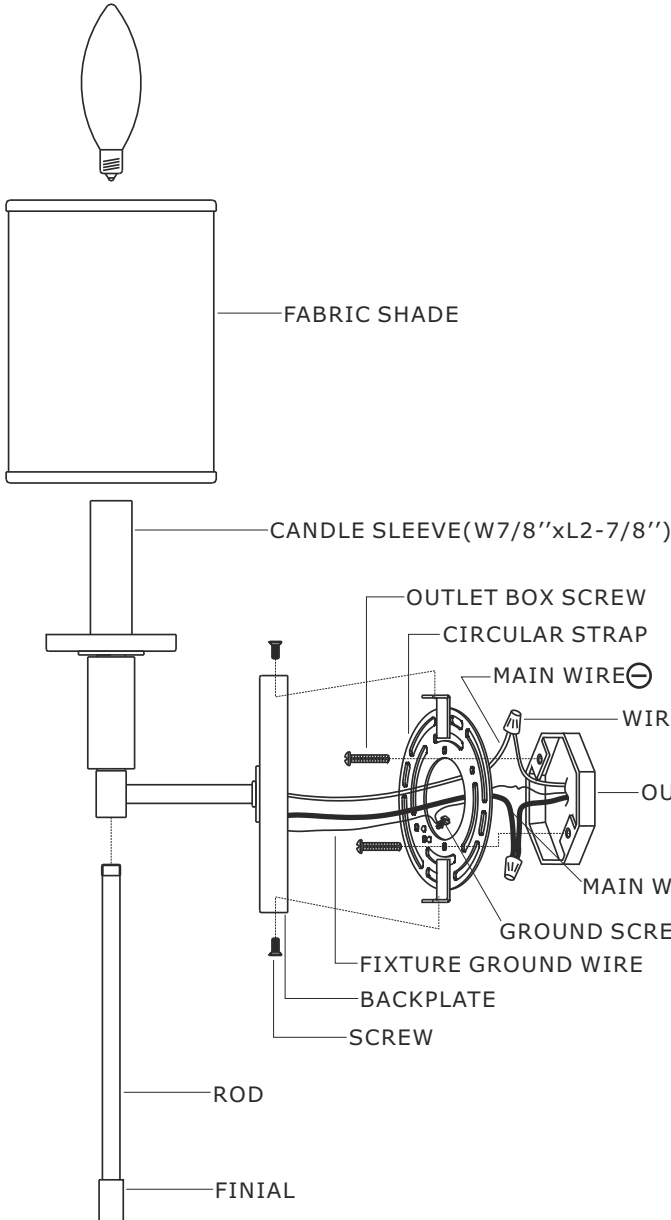

CRYSTORAMA

1958

95 Cantiague Rock Road, Westbury, NY 11590 • toll free: 1.800.888.4470 fax: 516.931.1254 • info@crystorama.com • www.crystorama.com

MODEL #: HAT-471-VG ASSEMBLY AND DRESSING INSTRUCTIONS

⚠ WARNING: This product can expose you to Lead which is known to the state of California to cause cancer and/or birth defects or reproductive harm. For more information go to www.P65Warnings.ca.gov

All electrical components must be installed by a licensed electrician in accordance with the National Electric Code and the appropriate local electrical codes.

You will need 1 Candelabra bulbs 60 Watts recommended, Use LED bulbs for Extended use. Bulb not included

FRONT VIEW

SIDE VIEW