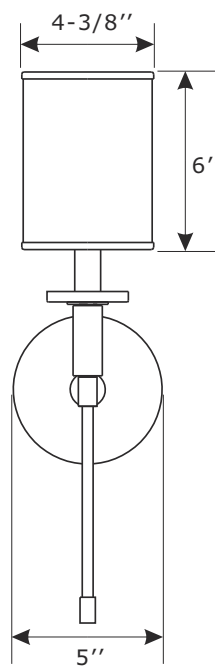

CRYSTORAMA

1958

95 Cantiague Rock Road, Westbury, NY 11590 • toll free: 1.800.888.4470 fax: 516.931.1254 • info@crystorama.com • www.crystorama.com

MODEL #: HAT-471-VG ASSEMBLY AND DRESSING INSTRUCTIONS

⚠ WARNING: This product can expose you to Lead which is known to the state of California to cause cancer and/or birth defects or reproductive harm. For more information go to www.P65Warnings.ca.gov

FRONT VIEW

SIDE VIEW