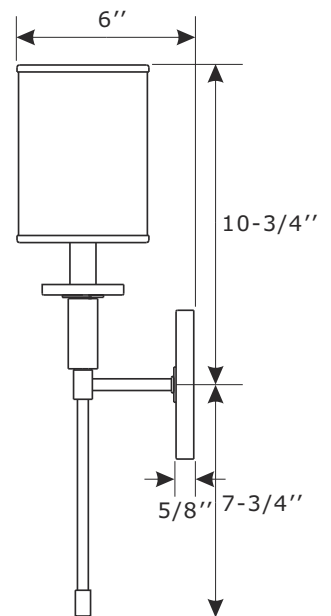

CRYSTORAMA

1958

95 Cantiague Rock Road, Westbury, NY 11590 • toll free: 1.800.888.4470 fax: 516.931.1254 • info@crystorama.com • www.crystorama.com

MODEL #: HAT-471-VG ASSEMBLY AND DRESSING INSTRUCTIONS

⚠ WARNING: This product can expose you to Lead which is known to the state of California to cause cancer and/or birth defects or reproductive harm. For more information go to www.P65Warnings.ca.gov

All electrical components must be installed by a licensed electrician in accordance with the National Electric Code and the appropriate local electrical codes.

You will need 1 Candelabra bulbs 60 Watts recommended, Use LED bulbs for Extended use. Bulb not included

FRONT VIEW

SIDE VIEW