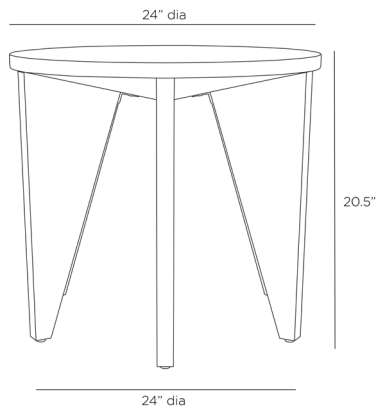

## TALBOT END TABLE

FE113  
H: 20.5 IN, Dia: 24.00 IN  
Ebony

Our round Talbot end table is created in a simple planer construction, with six inverted, conical legs. Designed in a lower height, the richly grained, ebony wood table is the ideal accompaniment to a low-slung sofa. Finish will vary.

### DIMENSIONS

Foot Print	Dia: 24.00 IN
Clearance	19.5"
Diagonal Dimension	28.5 IN

### SHIPPING

Product Weight	25 LBS
Gross Weight 1	31.9 LBS
Shipping Box 1	H: 26.5 IN, L: 26.5 IN, W: 22.5 IN