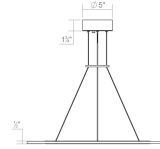

# Arctic Rings 24" Single LED Ring Pendant Spec Sheet

SKU: 2071.25    Learn more at:  
<https://sonnemanlight.com/arctic-rings-led-single-ring-pendant>

Description: Luminous circular rings suspended in multiple tapered stacks lend the lightness of air to Arctic Rings configurations. Illumination radiates from the surfaces and through the delicate edges of the floating rings. Available in multiple configurations and sizes, Arctic Rings can also be individually suspended to configure an array across a horizontal plane or throughout a vertical space. This statement piece is easy to assemble.

## Dimensions

Height: 0.5  
Diameter: 23.75  
Size: 24" Single LED Ring Pendant