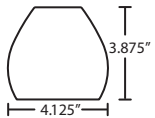

TAY TAY

12V MINI PENDANTS

CHOICE
COLLECTION
location:
DRY

SPECIFICATIONS:

DESCRIPTION

Low voltage mini pendant with handcrafted glass.

LAMPING

Standard: 50W Low pressure halogen GY6.35 12V Bi-Pin lamp, lamp included. Suitable for use in an open fixture. Optional lamp shield also available.

LED: 6W integrated lightsource, dimmable. (Available on 1XT or 1XC fixtures only).

DIFFUSER

Shade shall be handcrafted glass of various decors. 4.125" Dia. x 4.875" H

Opening sizes: 24mm top.

CORD

Standard cord is 10' field-adjustable coaxial type with teflon jacket and decorative sleeve at the socketholder. Jacket tint coordinates with metal finish. Cords also available in 15' lengths.

STANDARD PENDANT (1XC, 1XT)

Mini pendant comes complete with either dome-style or flat-style canopy.

QUICK-CONNECT OPTION (XP, RXP, 1XP)

Quick-Connect Jack is compatible with Besa Rail Adapter, or Quick-Connect canopies (order separately).

METAL FINISH

Glass retainer hardware, sleeve and Quick-Connect Jack and/or canopies are finished in either Bronze or Satin Nickel.

LABELS

UL or ETL Listed. Suitable for Damp Locations (interior use only).

TAY TAY SHOWN IN COCOON (560560) & MAGMA (5605MA)