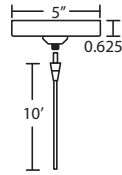

1XP Pendant + Monopoint Flat Canopy

- Pendant Shade and Cord/Socket Set, plus Flat Canopy
- 1x electronic 60W dimmable transformer, fits partially in junction box
- 10' Field-adjustable braided coaxial-type cord with a teflon jacket (clear or bronze tint coordinates with metal finish)
- Quick-Connect Jack provided
- Integral Quick-Connect adapter
- Bronze or Satin Nickel metal finishes