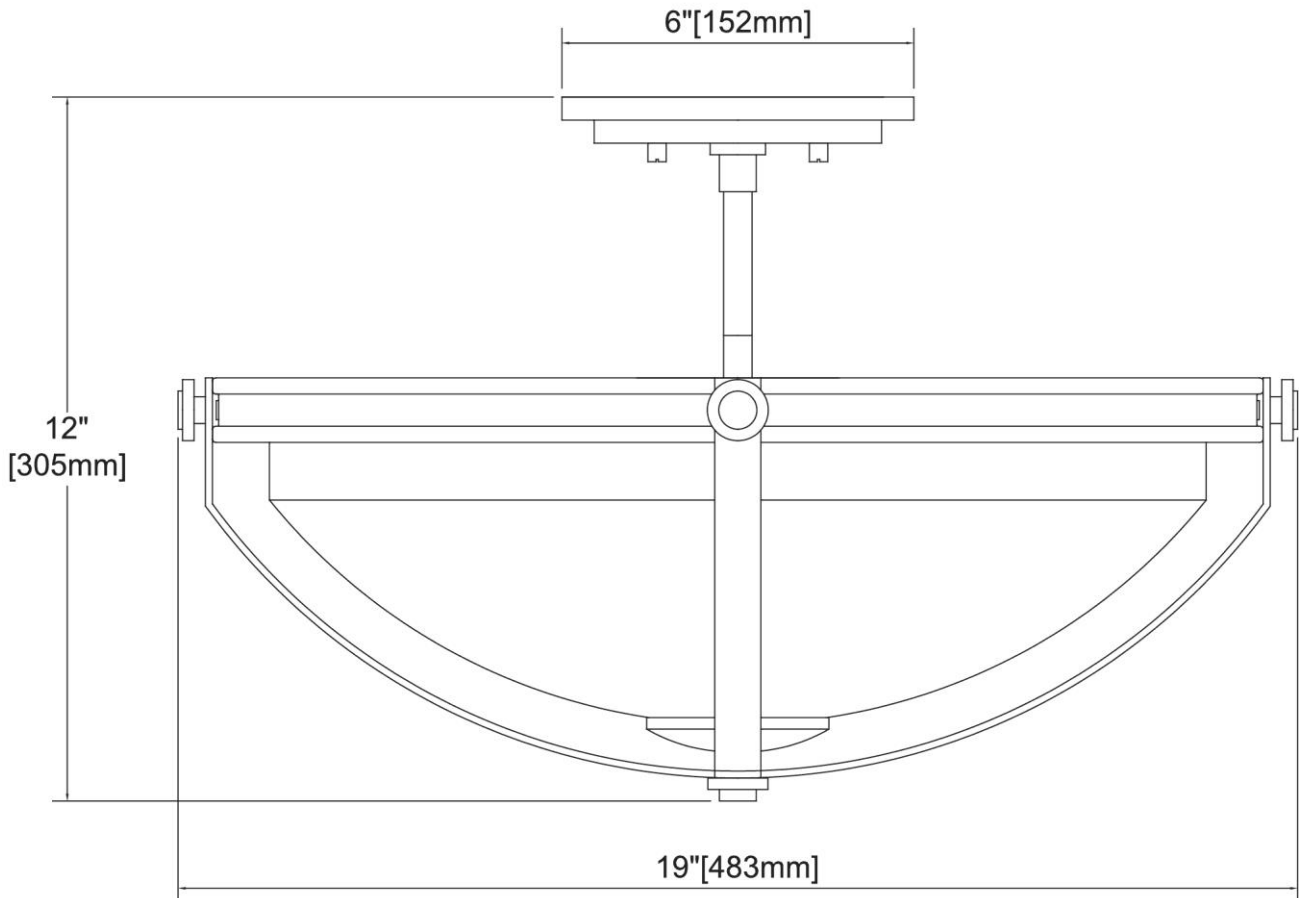

<b>ITEM #:</b>	89105/3
<b>UPC</b>	748119140681
<b>Description</b>	Connolly 3-Light Semi Flush in Polished Nickel with Frosted and Painted White Glass
<b>Finish</b>	Polished Nickel
<b>Materials</b>	Glass, Steel
<b>Brand</b>	ELK Lighting
<b>Collection</b>	Connolly
<b>Category</b>	Indoor Lighting
<b>Type</b>	Semi Flush Mount

ITEM DIMENSIONS				RATINGS & SPECIFICATIONS				
<b>Width</b>	19 inches			<b>Safety Rating</b>	UL		<b>Certification</b>	Dry locations
<b>Depth</b>	19 inches			<b>ADA Compliant</b>	N/A		<b>Voltage</b>	120 volts
<b>Height</b>	12 inches			<b>BULBS / SOCKETS</b>				
<b>Weight</b>	9 pounds			<b>Quantity</b>	3		<b>Wattage</b>	100 watts
<b>ADDITIONAL DIMENSIONS</b>				<b>Included</b>	No		<b>Type</b>	A19 (E26 Medium Base)
<b>Backplate / Canopy</b>	6 diameter			<b>Other</b>	N/A			
<b>HCWO</b>	N/A			<b>CHAIN / CORD INFORMATION</b>				
<b>Min. Extension</b>	N/A			<b>Chain</b>	N/A		<b>Cord</b>	8 inches
<b>Max. Extension</b>	N/A			<b>SHADE / GLASS DETAILS</b>				
<b>OVERALL HEIGHT</b>				<b>Shade/Glass Description</b>	Frosted and Painted White Glass			
<b>Min.</b>	N/A		<b>Max.</b>	N/A				
<b>EXTENSION ROD(S)</b>				<b>Width</b>	17 inches		<b>Height</b>	5 inches
N/A				<b>Width at Top</b>	N/A		<b>Width at Bottom</b>	N/A