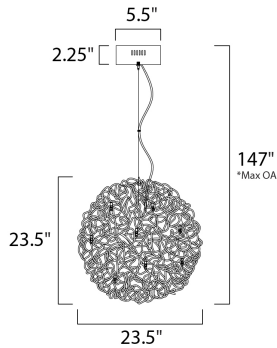

FINISHES OPTION

MATERIAL

Steel, Aluminum

RATINGS

cETLus
Dry Location

ADDITIONAL

OPERATING TEMPERATURE:
-20°C (-4°F), 40°C (104°F)

MEASUREMENTS

DIMENSION : 23.5" L x 23.5" W x 23.5" H
 MAX OAH : 147" OAH
 CANOPY : 5.5" W x 2.25" H x 5.5" L
 HANGING WEIGHT : 17.6 lb

LAMPING

INPUT VOLTAGE : 120V
 LUMENS : 1,250 Rated (1,200 Del.)
 BULB : 12 x 1.2W LED 12V G4 , 14W Total
 BULB INCLUDED : (Included)
 DIMMABLE : Electronic Low Voltage (ELV)
 CRI : 80+ CRI
 COLOR_TEMP : 3000K