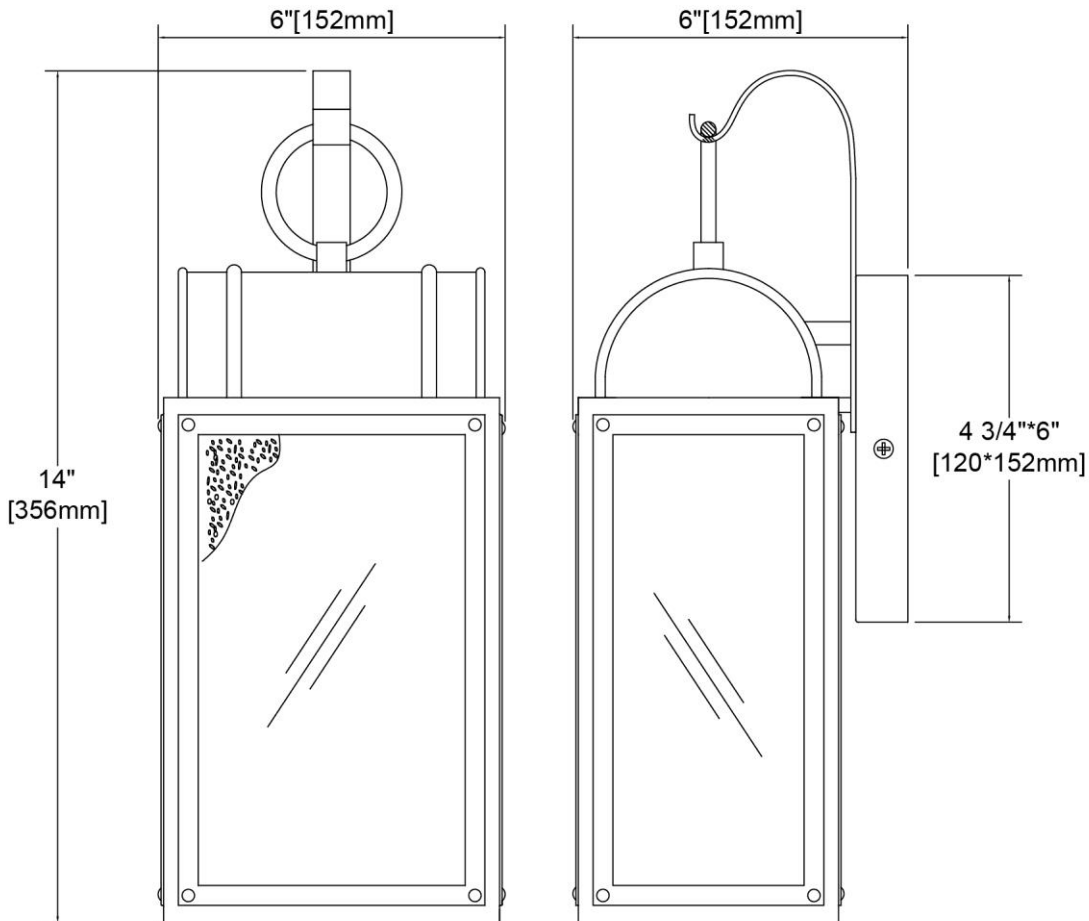

ITEM #:	45480/1
UPC	748119139166
Description	Heritage Hills 1-Light Outdoor Sconce in Aged Zinc with Seedy Glass Enclosure
Finish	Aged Zinc
Materials	Glass, Steel
Brand	ELK Lighting
Collection	Heritage Hills
Category	Outdoor Lighting
Type	Sconce

ITEM DIMENSIONS				RATINGS & SPECIFICATIONS				
Width	6 inches			Safety Rating	ETL		Certification	Wet locations
Depth	6 inches			ADA Compliant	N/A		Voltage	120 volts
Height	14 inches			BULBS / SOCKETS				
Weight	4 pounds			Quantity	1	Wattage	60 watts	
ADDITIONAL DIMENSIONS				Included	No		Type	A19 (E26 Medium Base)
Backplate / Canopy	4.75x6			Other	N/A			
HCWO	6 inches			CHAIN / CORD INFORMATION				
Min. Extension	N/A			Chain	N/A		Cord	8 inches
Max. Extension	N/A			SHADE / GLASS DETAILS				
OVERALL HEIGHT				Shade/Glass Description	Seedy Glass Enclosure			
Min.	N/A		Max.	N/A				
EXTENSION ROD(S)				Width	N/A		Height	N/A
N/A				Width at Top	N/A		Width at Bottom	N/A