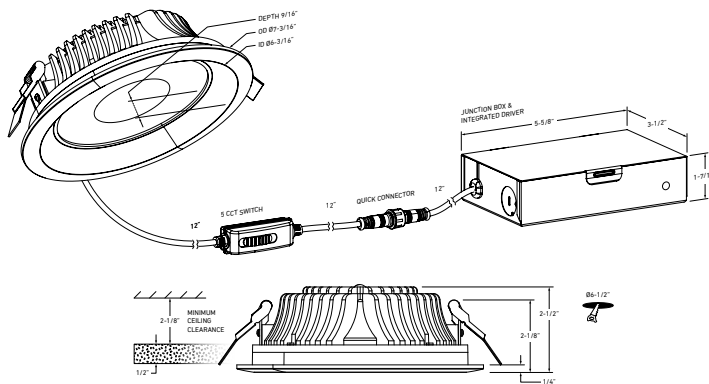

MODEL NAME **HPD6-CC-V**
HILUX
6-Inch High-Powered Commercial Downlight

This recessed downlight is a go-to for your commercial projects.

PROJECT:	TYPE:
DATE:	QTY:
NOTES:	

QUICK SPECS

SIZE	WATTS	DELIVERED LUMENS*	COLOR °T 5CCT	CRI	VOLTAGE	BEAM ANGLE	FINISH
6"	30W	2100lm	2700K 3000K 3500K 4000K 5000K	90	277V/347V	115°	<input type="radio"/> White <input checked="" type="radio"/> Black

*Lumen output measured at 3000K

LIGHT DISTRIBUTION

CONSTRUCTION	Lens Clear	Type of optics Reflector	Type of LED COB
	Lens material Glass	Housing material Cast aluminum	Cut hole size 6-1/2"

RATINGS	Placement Indoor/Outdoor	Lifespan 50,000 hrs.	FT rating FT6
	Location Wet	Certifications ETL, FCC, ICES, ES IC, ASTM E283-04, T24	Operating temperature -20° to 40° C

WHAT'S IN THE BOX

- LED recessed fixture
- Junction box
- Push-in wire connectors
- Mounting hardware
- Instruction sheet

ACCESSORIES

- [RFP-UNI](#)
Universal Drilling Plate
- [RFP-46](#)
Drilling Plate

ADAPTERS

- [REC-EXT108](#)
108" extension cord for recessed fixtures
- [REC-EXT230](#)
230" extension cord for recessed fixtures