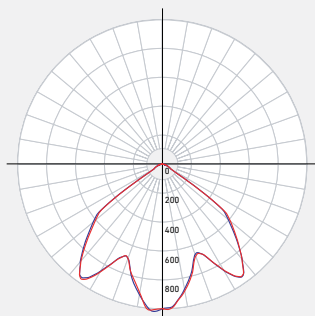

MODEL NAME **HPD6-CC-V**
HILUX
6-Inch High-Powered Commercial Downlight

This recessed downlight is a go-to for your commercial projects.

PROJECT:	TYPE:
DATE:	QTY:
NOTES:	

QUICK SPECS

SIZE	WATTS	DELIVERED LUMENS*	COLOR °T 5CCT	CRI	VOLTAGE	BEAM ANGLE	FINISH
6"	30W	2100lm	2700K 3000K 3500K 4000K 5000K	90	277V/347V	115°	<input type="radio"/> White <input checked="" type="radio"/> Black

*Lumen output measured at 3000K

LIGHT DISTRIBUTION

CONSTRUCTION	Lens Clear	Type of optics Reflector	Type of LED COB
	Lens material Glass	Housing material Cast aluminum	Cut hole size 6-1/2"

RATINGS	Placement Indoor/Outdoor	Lifespan 50,000 hrs.	FT rating FT6
	Location Wet	Certifications ETL, FCC, ICES, ES IC, ASTM E283-04, T24	Operating temperature -20° to 40° C