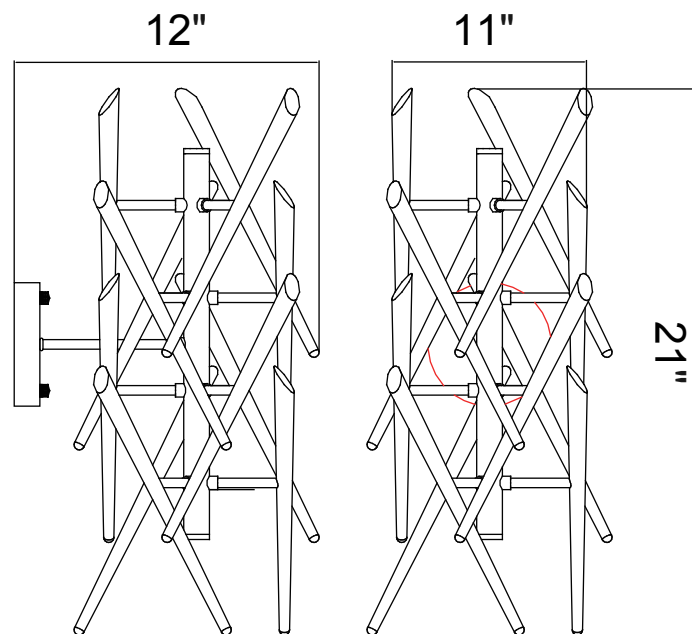

PROJECT: _____

FIXTURE TYPE: _____

LOCATION: _____

CONTACT/PHONE: _____

Item	1154W11-3-601
Collection	ICICLE
Finish	Chrome
Glass	Clear
Crystal	-----
Input	120V AC,60HZ,AC

Shade	-----
Length/Dia.	11"
Width/Ext.	12"
Height	21"
Maximum	-----
Lumens	-----

Light Source	G9
Bulb Info.	3×40W
Included	-----
Dimmable	Yes
Color	-----
Weight	