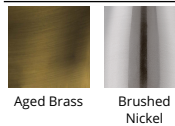

Example: **WS-23018-AB**

DESCRIPTION

Modern classic with just the faintest suggestion of early-electric and candlelight.

FEATURES

- Double glass shade with opal glass inside
- Flexible cloth power cable
- Driver conceals within the canopy
- 5 Year warranty

SPECIFICATIONS

Color Temp:	3000K
Input:	120-277 VAC, 50/60Hz
CRI:	90
Dimming:	ELV: 100-10%, 0-10V: 100-5%, TRIAC: 100-5%
Rated Life:	50000 Hours
Standards:	ETL, cETL, Title 24: 2019 Damp Location Listed
Construction:	Aluminum hardware with dual glass diffuser

FINISHES

Aged Brass Brushed Nickel

LINE DRAWING