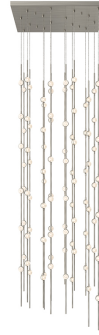

Project:

Constellation Andromeda Chandelier Spec Sheet

SKU: 2165.13C-27 Learn more at:
<https://sonnemanlight.com/constellation-andromeda-chandelier>

Description:

Type #:

Dimensions

Height:	67"
Width:	24"
Length:	24"
Diameter:	6"
Shape:	Square
Size:	24"
Canopy/Backplate/Base Width:	24
Canopy/Backplate/Base Depth:	24
Canopy/Backplate/Base Height:	1

Electrical Specs

Bulb(s) Included?:	Yes
Bulb 1 Type:	Integral LED
Bulb Quantity:	96
Input Voltage:	100-277VAC
Wattage:	192
Initial Lumens:	21120
Delivered Lumens:	12460
Color Temperature:	2700K
CRI:	90
Power Supply Type:	Driver
Power Supply Quantity:	1
Power Supply Location:	Remote
Dimming Type:	0-10V
Bulb Max Wattage:	192

Installation

Installation:	Licensed electrician required, multi-step installation
Sloped Ceiling Compatible?:	Not Compatible
Minimum Hanging Height:	68"
Maximum Hanging Height:	188"

Shade

Lens Type:	Clear Faceted Acrylic Lens
Shade 1 Material:	Clear Faceted Acrylic

Available Finishes

Available Finishes: Satin Nickel w/Clear
Faceted Acrylic Lens, Satin Nickel w/White
Optical Acrylic Lens

General Listings

Features:	On Sale
Certification:	C-ETL-US
Color/Finish:	Satin Nickel (.13)
Dark Sky Friendly:	N