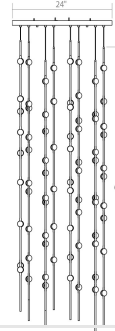

Project:

Constellation Andromeda Chandelier Spec Sheet

SKU: 2165.13C-27 Learn more at:
<https://sonnemanlight.com/constellation-andromeda-chandelier>

Description:

Type #:

Dimensions

Height:	67"
Width:	24"
Length:	24"
Diameter:	6"
Shape:	Square
Size:	24"
Canopy/Backplate/Base Width:	24
Canopy/Backplate/Base Depth:	24
Canopy/Backplate/Base Height:	1

Electrical Specs

Bulb(s) Included?:	Yes
Bulb 1 Type:	Integral LED
Bulb Quantity:	96
Input Voltage:	100-277VAC
Wattage:	192
Initial Lumens:	21120
Delivered Lumens:	12460
Color Temperature:	2700K
CRI:	90
Power Supply Type:	Driver
Power Supply Quantity:	1
Power Supply Location:	Remote
Dimming Type:	0-10V
Bulb Max Wattage:	192

Installation

Installation:	Licensed electrician required, multi-step installation
Sloped Ceiling Compatible?:	Not Compatible
Minimum Hanging Height:	68"
Maximum Hanging Height:	188"

Shade

Lens Type:	Clear Faceted Acrylic Lens
Shade 1 Material:	Clear Faceted Acrylic

Available Finishes

Available Finishes: Satin Nickel w/Clear
Faceted Acrylic Lens, Satin Nickel w/White
Optical Acrylic Lens

General Listings

Features:	On Sale
Certification:	C-ETL-US
Color/Finish:	Satin Nickel (.13)
Dark Sky Friendly:	N