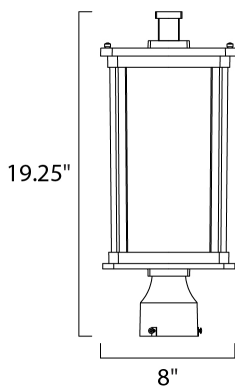

#### MATERIAL

Die Cast Aluminum

#### MEASUREMENTS

DIMENSION : 8" L x 8" W x 19.25" H  
HANGING WEIGHT : 6.6 lb