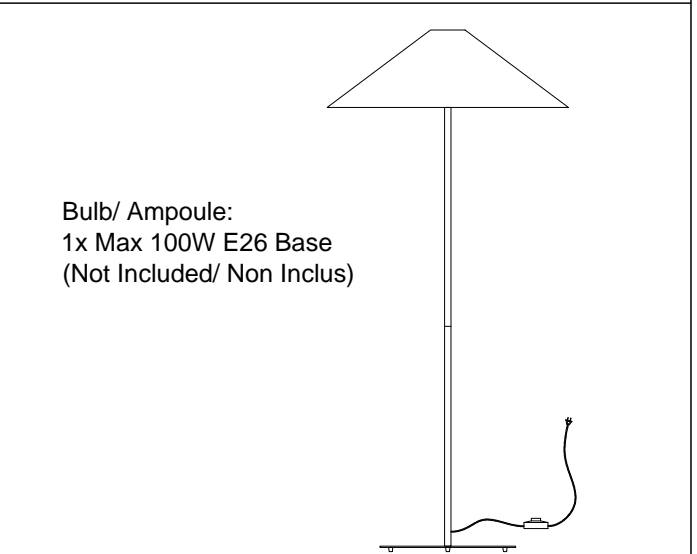

MM241F

1

2

3

4

Bulb/ Ampoule:
1x Max 100W E26 Base
(Not Included/ Non Inclus)