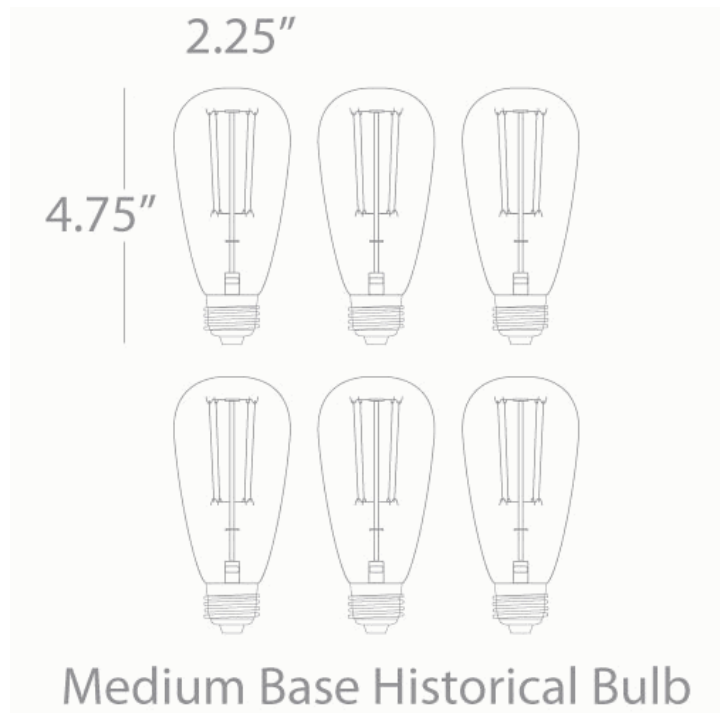

HISTORICAL BULBS

BUL 06

6 - 40W

1910 Squirrel Cage Filament Lamp

**** Available for Quick SHIP ****