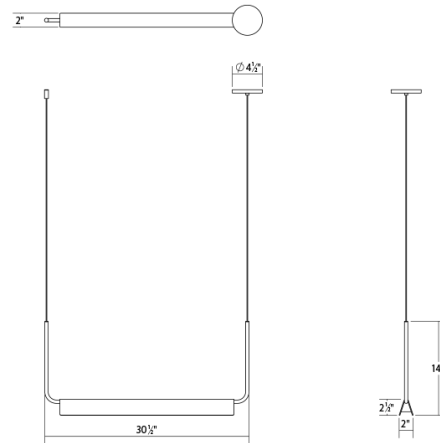

**morii™** 30" LED Pendant

**2838.16**

**DIMENSIONS**

Height	14"
Width	30"
Depth	2"
Canopy/Backplate/Base	4.5"
Hanging Details	6' Adjustable Cord"

**ELECTRICAL SPECS**

Bulb Type	Integral LED
Bulb Quantity	1
Bulb Included?	Yes
Wattage	23
Initial Lumens	2030
Input Voltage	120VAC
CCT	3000K
CRI	90
Power Supply Type	Driver
Power Supply Quantity	1
Power Supply Location	Outlet Box
Dimming Type	TRIAC/ELV

**SHIPPING**

**SHADE 1**

Quantity	1
Color	Satin Nickel
Material	Aluminum
Height	2.5"
Diameter	26

**AVAILABLE FINISHES**

- Satin White (.03)
- Bright Satin Aluminum (.16)
- Satin Black (.25)

**GENERAL LISTINGS**