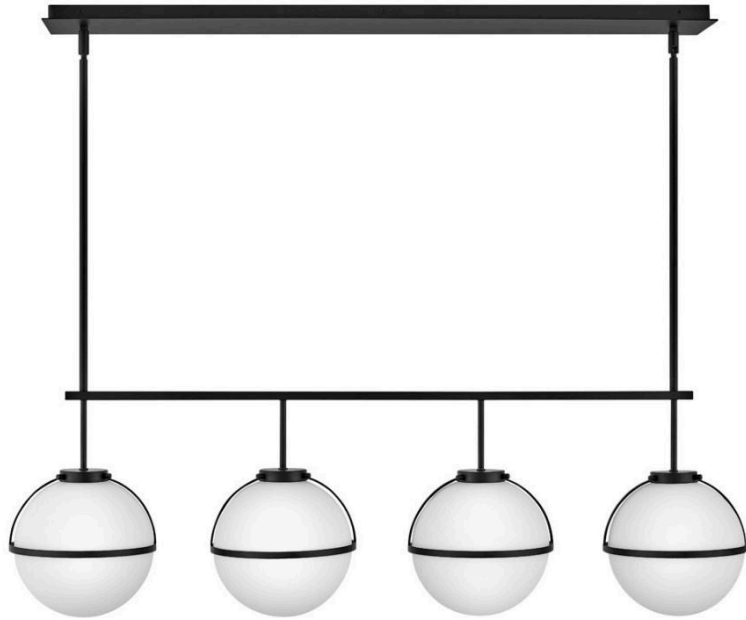

HOLLIS

39675BK

MEDIUM FOUR LIGHT LINEAR

The distinctive vintage globe design of Hollis invokes a mid-century mood, yet its clean lines and sophisticated silhouette provide versatility for a variety of décors. The extra-large semi-flush provides superior lighting for rooms with lower ceilings. Etched opal glass globes shine against a Heritage Brass or a Black finish.

DETAILS	
FINISH:	Black
MATERIAL:	Steel
GLASS:	Etched Opal
DIMMABLE:	YES, WITH DIMMABLE LAMP (NOT INCLUDED)

DIMENSIONS	
WIDTH:	42.3"
HEIGHT:	13.8"
DEPTH:	8.3
WEIGHT:	19.1lb

LIGHT SOURCE	
LIGHT SOURCE:	Socketed
WATTAGE:	4-5w G9 LED, 40w Equiv.
VOLTAGE:	120v

MOUNTING	
CANOPY:	4.5"W X 37.5"L
LEAD WIRE:	1 X 120"
MAX HEIGHT:	46.3

SHIPPING	
CARTON LENGTH:	45.5
CARTON WIDTH:	22
CARTON HEIGHT:	11.3
CARTON WEIGHT:	24.9

PRODUCT DETAILS:

- This fixture includes multiple down stems in various lengths to customize the installation height, including two 6" stems and four 12" stems
- Suitable for use in dry (indoor) locations as defined by NEC and CEC. Meets United States UL Underwriters Laboratories & CSA Canadian Standards Association Product Safety Standards.
- Distinctive mid-century modern elements merge with sleek and timeless forms for a vintage vibe with modern flair