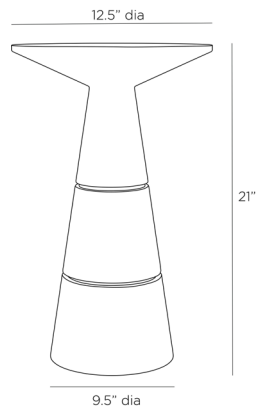

ARTERIOS

VERWALL ACCENT TABLE

FAC01
H: 21 IN, Dia: 12.50 IN
Charcoal
Contract Suitable As Is

Alongside a lounge chair or as a pair flanking a sofa, the shapely and solid Verwall accent table grounds any seating arrangement. The tapered, charcoal, glass stone base is detailed with an inlay of antique-brass steel, for a fractal effect. Finish will vary.

APPEARANCE

Material	Glass Stone, Steel
Finish	Antique Brass
Finish Will Vary	true
Top Coat/Sealant	false

DIMENSIONS

Foot Print	Dia: 9.50 IN
Clearance	
Diagonal Dimension	

SHIPPING

Product Weight	48 LBS
Gross Weight 1	52 LBS
Shipping Box 1	H: 17 IN, L: 16.88 IN, W: 25.25 IN