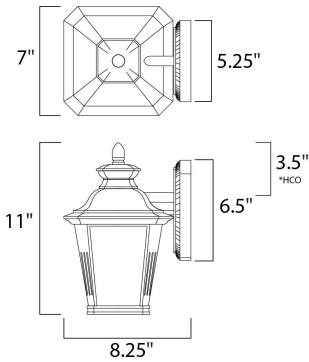

PRODUCT DESCRIPTION

MEASUREMENTS

DIMENSION : 7" W x 11" H x 8.25" Ext
BACK PLATE : 5.25" W x 6.5" H x 3.5" HCO
HANGING WEIGHT : 2.3 lb

LAMPING

INPUT VOLTAGE : 120V
LUMENS : 560 Rated
BULB : 1 x 8W LED AC Integrated , 8W Total
BULB INCLUDED : (Integrated)
DIMMABLE : Triac CL
CRI : 80+ CRI
COLOR_TEMP : 3000K

FINISHES OPTION

Bronze

GLASS

Frosted Seedy FS

MATERIAL

Aluminum, Glass

RATINGS

cETLus
Wet Location
For Outdoor

ADDITIONAL

RATED LIFE 50000 Hours
OPERATING TEMPERATURE:
-20°C (-4°F), 40°C (104°F)

PHOTOMETRIC: Report Found Online

Always consult a qualified electrician before installing any lighting product.