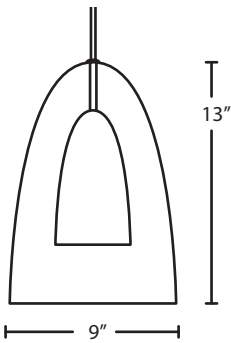

Project Information:

For ordering information, see next page

All dimensions provided are nominal.
Allowance must be made for dimensional tolerance in handcrafted glasses.

REV 3/18