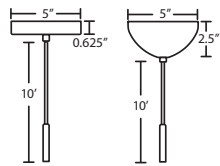

ORDERING:

CONNECTION	SHADE OPTIONS	LAMP OPTIONS	METAL FINISH
Pendant Fixtures	DANOCLNA Clear/Natural	LED 9W LED	BR Bronze
1JC Dome Canopy	DANOCLMD Clear/Medium		SN Satin Nickel
1JT Flat Canopy	DANOSMNA Smoke/Natural		
	DANOSMMD Smoke/Medium		

Multi light
J For Multi light Canopy

Multi light available
See options to right

Ex. 1JT-DANOCLMD-SN
Dano Pendant, Clear/Medium Shade,
Satin Nickel Finish

PENDANT OPTIONS:

1JT / 1JC / J MONOPOINT PENDANT CANOPY

- Flat (1JT) or Dome (1JC) Canopy styles. Dome style allows adjustment without cutting cord.
- "J" option is pendant less canopy for multipoint canopy (options to the right)
- Suitable for sloped ceilings
- Cord: 10' SVT, 5" sleeve at socketholder (V Series utilizes SJT-type)
- Bronze or Satin Nickel

ACCESSORIES:

ADDITIONAL STEM SECTIONS:

Additional connecting stems are available to increase overall length, up to 10' max. Telescoping adjustable section allows up to 3" movement.

- **T20A-SN** or **T20A-BR** Adj. Section
- **T203-SN** or **T203-BR** 3" Section
- **T206-SN** or **T206-BR** 6" Section
- **T212-SN** or **T212-BR** 12" Section
- **T218-SN** or **T218-BR** 18" Section

LONGER CORD LENGTHS:

Longer cord length of 15' available. Add an "L" to the end of the item number, i.e. 1JC-169707-SNL.

LOW WATTAGE LABELING:

Incandescent fixture supplied with 16 watt relamp label. Add an "LW" to the end of the item number, i.e. 1JC-169707-SN-LW.

CORD SLEEVES:

If concealing the cord is desired, order our 0.25" dia. metal sleeves. Each sleeve is 18" long and may be field cut.

- **T118-SN** Satin Nickel
- **T118-BR** Bronze

STEMHOOKS:

Suspension hooks allow cord drops to be placed wherever desired. Suitable for sloped ceilings.

- **T103BR** Bronze
- **T103SN** Satin Nickel

MULTIPOINT CANOPY OPTIONS:

T33X 3 LIGHT ROUND CANOPY

- Suitable for sloped ceilings
- Bronze or Satin Nickel
- 10" Dia. shades MAX, with staggered heights