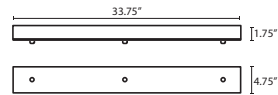

T33V 3 LIGHT BAR CANOPY

- Suitable for sloped ceilings
- Bronze or Satin Nickel
- 20" Dia. shades MAX, with staggered heights