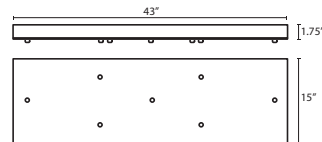

T37V 7 LIGHT BAR CANOPY

- Suitable for sloped ceilings
- Bronze or Satin Nickel
- 14" Dia. shades MAX, with staggered heights

HOW TO ORDER A MULTILIGHT FIXTURE

Order your canopy with the selected 120V multi light pendants (indicated by "B" or "J" prefix) for the complete fixture:

Example: 1x T33X-SN (3 Light Round Canopy)

- **1x J-DANOCLNA-SN** (Dano Pendant in Clear/Natural)
- **1x J-DANOCLMD-SN** (Dano Pendant in Clear/Medium)
- **1x J-DANOSMNA-SN** (Dano Pendant in Smoke/Natural)