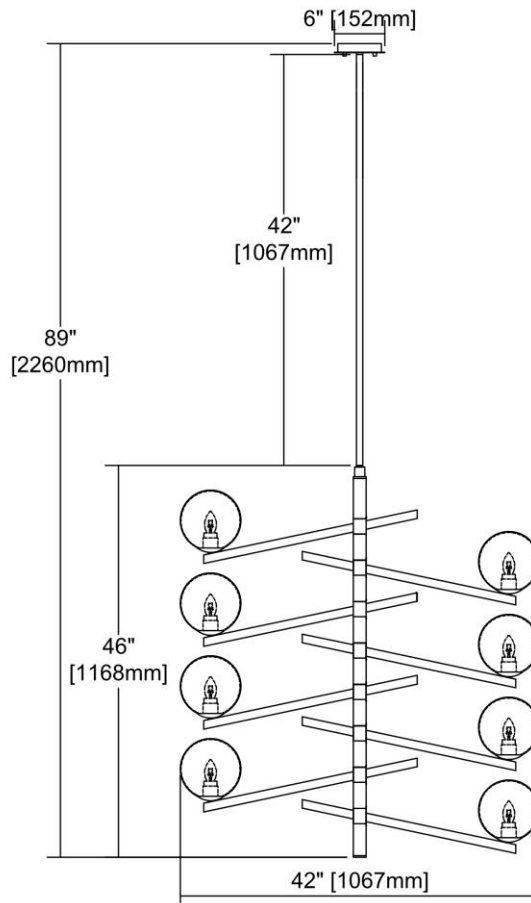


	ITEM #:	12184/8
	UPC	748119125503
	Description	Globes of Light 8-Light Chandelier in Brushed Black Nickel with Clear Blown Glass
	Finish	Brushed Black Nickel
	Materials	Glass, Metal
	Brand	ELK Lighting
	Collection	Globes of Light
	Category	Indoor Lighting
	Type	Chandelier

ITEM DIMENSIONS				RATINGS & SPECIFICATIONS				
Width	42 inches			Safety Rating	N/A		Certification	N/A
Depth	42 inches			ADA Compliant	N/A		Voltage	N/A
Height	46 inches			BULBS / SOCKETS				
Weight	27 pounds			Quantity	8	Wattage	60 watts	
ADDITIONAL DIMENSIONS				Included	No		Type	B11 (E12 Candelabra Base)
Backplate / Canopy	6x6			Other	N/A			
HCWO	N/A			CHAIN / CORD INFORMATION				
Min. Extension	N/A			Chain	N/A		Cord	N/A
Max. Extension	N/A			SHADE / GLASS DETAILS				
OVERALL HEIGHT				Shade/Glass Description	Clear Blown Glass			
Min.	N/A		Max.	N/A				
EXTENSION ROD(S)				Width	N/A		Height	N/A
Rods: 1-6, 1-12, 1-24				Width at Top	N/A		Width at Bottom	N/A