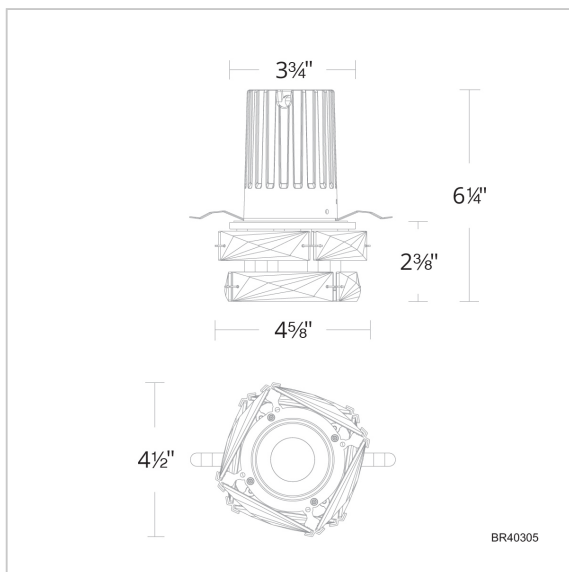

Hielo

BR40305

LINE DRAWING

Project:

Location:

Fixture Type:

Catalog Number:

DESCRIPTION

CRYSTAL OPTIONS

Radiance
Crystal
(R)

FINISH OPTIONS

Polished
Chrome
(-CH)

SPECIFICATIONS

Light Source	LED
CRI	90
Dimming	ELV, Triac
Standards	ETL/cETL, Title 24

Model	Crystal	Finish	Size	CCT	Voltage	Wattage	Weight	LED Lumens	Delivered Lumens
BR40305	R	- CH	5"	3000K/3500K/ 4000K	120-240 VAC	12W	3.2lbs	597	Up To 358