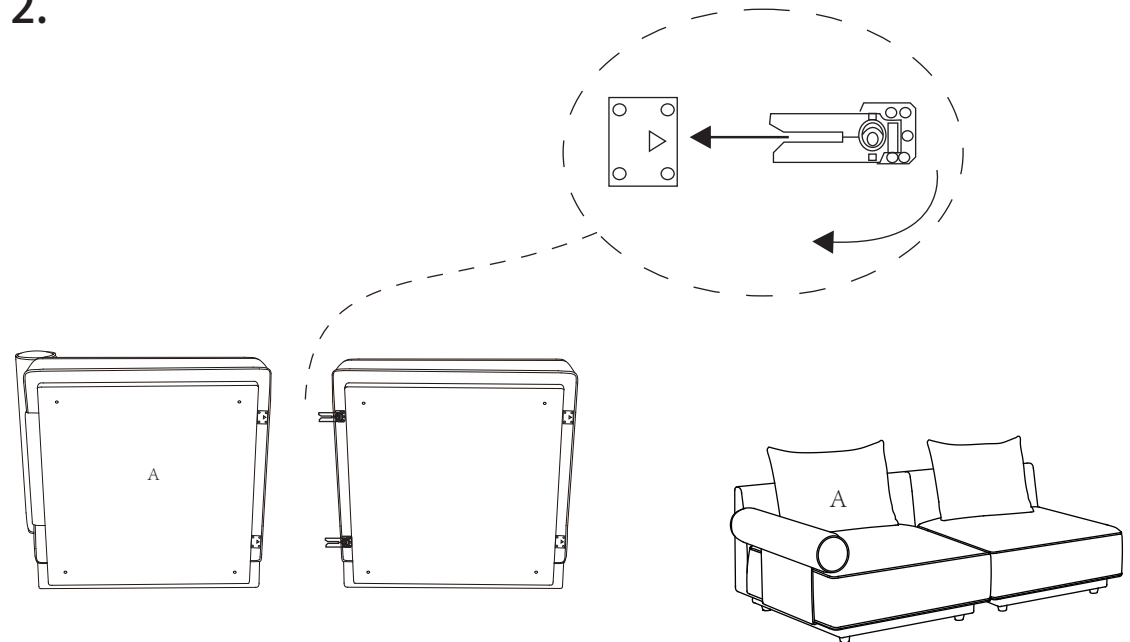

STEP 2.

NOTES.

Thank you for purchasing this quality product!
Be sure to check all packing material carefully for small part that may have come loose inside the carton during shipping.

CAUTION: The item is heavy, assembly should be performed by two people.