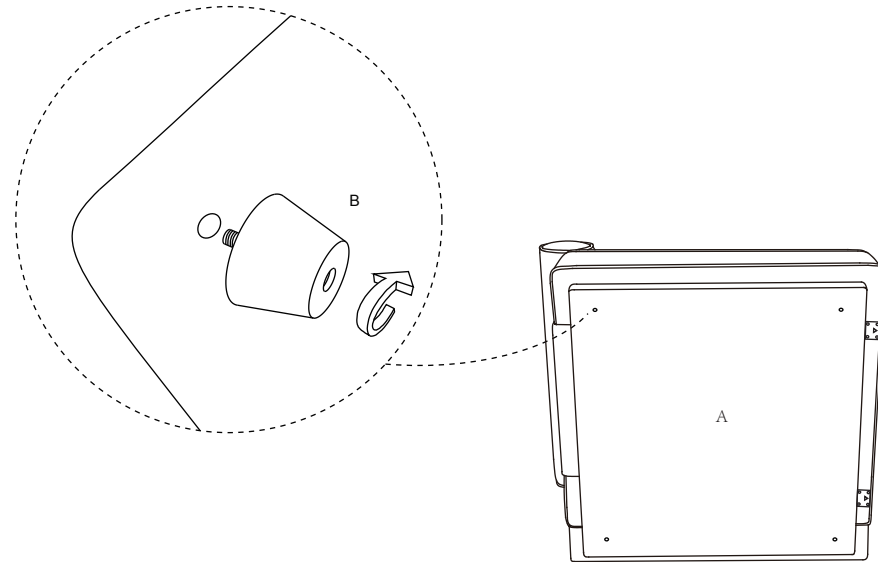

PARTS AND HARDWARE.

PARTS LIST

No.	DESCRIPTION	IMAGE	Q'TY
A	BODY		1
B	PLASTIC LEGS		4

STEP 1.