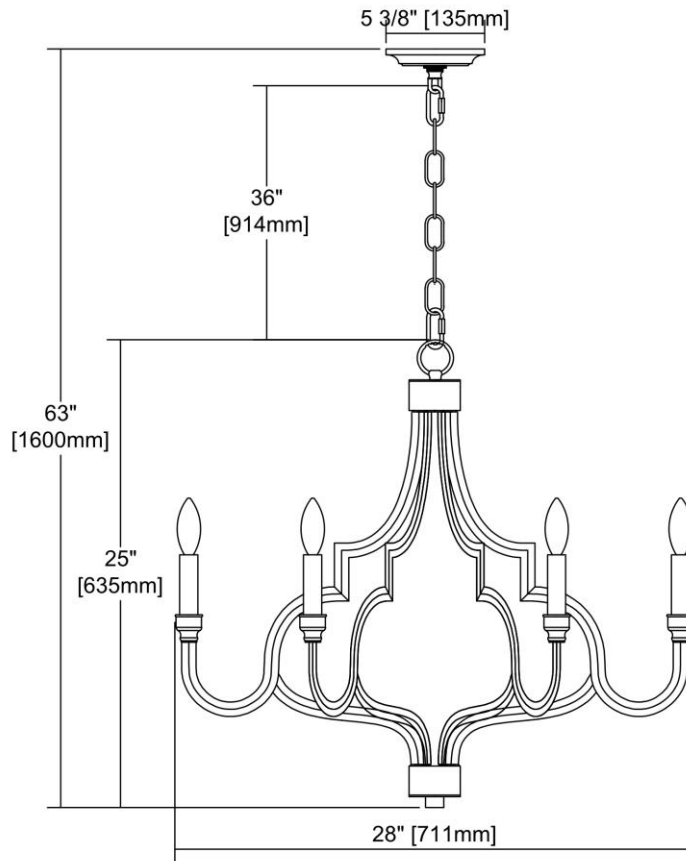


	ITEM #:	45056/6
	UPC	748119111049
	Description	Livonia 6-Light Chandelier in Polished Gold
	Finish	Polished Gold
	Materials	Metal
	Brand	ELK Lighting
	Collection	Livonia
	Category	Indoor Lighting
	Type	Chandelier

ITEM DIMENSIONS				RATINGS & SPECIFICATIONS				
Width	28 inches			Safety Rating	UL		Certification	N/A
Depth	28 inches			ADA Compliant	N/A		Voltage	N/A
Height	25 inches			BULBS / SOCKETS				
Weight	9 pounds			Quantity	6		Wattage	60 watts
ADDITIONAL DIMENSIONS				Included	No		Type	B11 (E12 Candelabra Base)
Backplate / Canopy	5x5			Other	N/A			
HCWO	N/A			CHAIN / CORD INFORMATION				
Min. Extension	N/A			Chain	N/A		Cord	N/A
Max. Extension	N/A			SHADE / GLASS DETAILS				
OVERALL HEIGHT				Shade/Glass Description	No Shade/Glass			
Min.	N/A		Max.	N/A				
EXTENSION ROD(S)				Width	N/A		Height	N/A
N/A				Width at Top	N/A		Width at Bottom	N/A