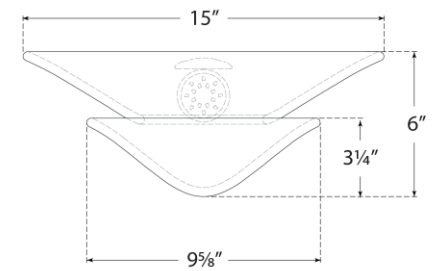

TEAR SHEET

Mollino Tiered Sconce

Item # ARN 2425PW

Designer: AERIN

Height: 6"

Width: 15"

Extension: 6"

Backplate: 4" Square

Finishes: PW

Socket: Dedicated LED

Wattage: 9w (950lm)

Weight: 5 Pounds

Note: UL Only

Top View

Side View

Front View