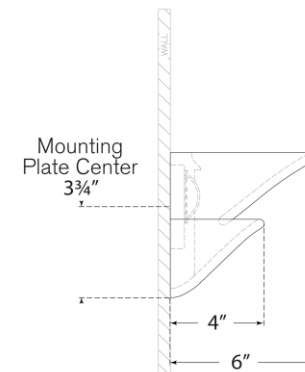

TEAR SHEET

Mollino Tiered Sconce

Item # ARN 2425PW

Designer: AERIN

Height: 6"

Width: 15"

Extension: 6"

Backplate: 4" Square

Finishes: PW

Socket: Dedicated LED

Wattage: 9w (950lm)

Weight: 5 Pounds

Note: UL Only

Top View

Side View

Front View