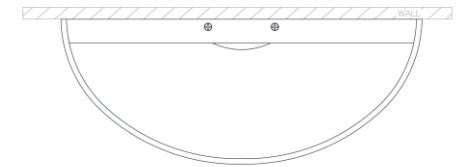

TEAR SHEET

Mollino Tiered Sconce

Item # ARN 2425PW

Designer: AERIN

Height: 6"

Width: 15"

Extension: 6"

Backplate: 4" Square

Finishes: PW

Socket: Dedicated LED

Wattage: 9w (950lm)

Weight: 5 Pounds

Note: UL Only

Top View

Side View

Front View