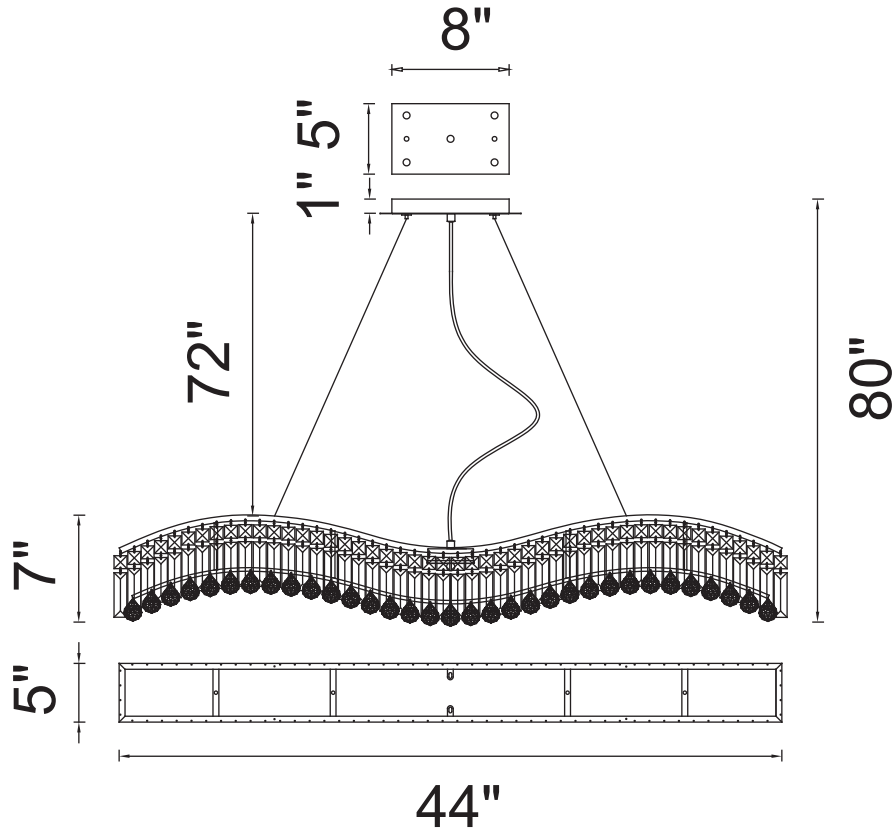

PROJECT: \_\_\_\_\_

FIXTURE TYPE: \_\_\_\_\_

LOCATION: \_\_\_\_\_

CONTACT/PHONE: \_\_\_\_\_

Item	8004P44C-A
Collection	GLAMOROUS
Finish	Chrome
Glass	-----
Crystal	Clear
Input	120V AC,60HZ,AC

Shade	-----
Length/Dia.	44"
Width/Ext.	5"
Height	6"
Maximum	80"
Lumens	-----

Light Source	E12
Bulb Info.	7×60W
Included	-----
Dimmable	Yes
Color	-----
Weight	