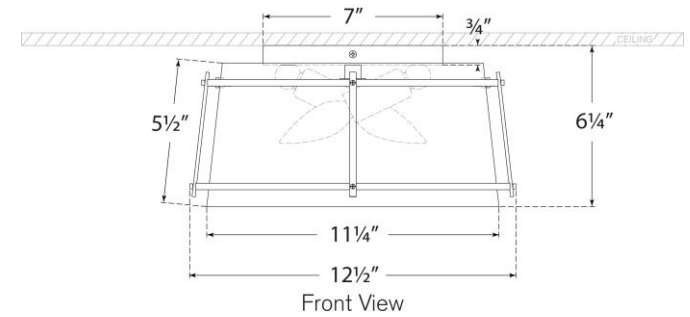

TEAR SHEET

Callaway Small Flush Mount

Item # S 4685PN-L/FA

Designer: Carrier and Company

Height: 6.25"

Width: 12.5"

Canopy: 7" Round

Finishes: BZ, HAB, PN

Shade Treatments: L

Socket: 2 - E12 Candelabra

Wattage: 2 - 6.5 LED B11

Note: UL Only

Front View

Top View